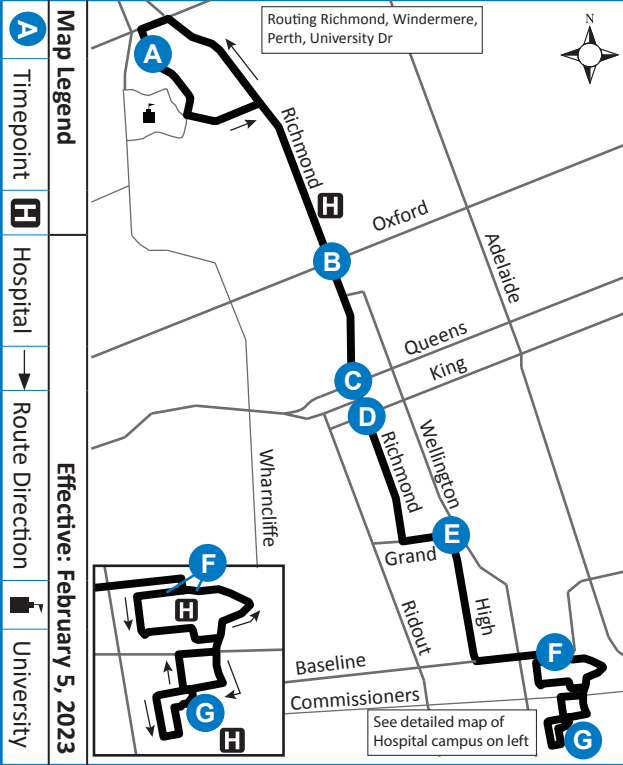

6

UNIVERSITY HOSPITAL - PARKWOOD INSTITUTE

6

UNIVERSITY HOSPITAL - PARKWOOD INSTITUTE

519-451-1347
www.londontransit.ca

519-451-1347
www.londontransit.ca

ROUTE 6 - MONDAY TO FRIDAY

SOUTHBOUND							NORTHBOUND						
University Hospital	Richmond at Oxford	Richmond at Queens	Richmond at King	High at Grand	Victoria Hospital Zone B	Parkwood Hospital	Parkwood Hospital	Victoria Hospital Zone E	High at Grand	Richmond at King	Richmond at Queens	Richmond at Oxford	University Hospital
A	B	C	D	E	F	G	G	F	E	D	C	B	A
LVS			LVS			ARR	LVS				LVS		ARR
-	-	-	-	-	-	5:44	5:44	5:48	5:55	6:00	6:02	6:07	6:13
-	-	-	-	-	-	6:10	6:10	6:14	6:21	6:26	6:30	6:35	6:41
6:15	6:23	6:27	6:30	6:36	6:41	6:48	6:50	6:54	7:02	7:08	7:10	7:15	7:24
-	-	-	-	-	-	7:14	7:15	7:19	7:27	7:33	7:35	7:40	7:49
6:50	7:00	7:04	7:05	7:10	7:15	7:23	7:35	7:39	7:47	7:53	7:55	8:00	8:09
7:25	7:35	7:39	7:40	7:45	7:50	7:58	8:00	8:04	8:12	8:18	8:20	8:25	8:34
7:50	8:00	8:04	8:05	8:10	8:15	8:23	8:25	8:29	8:37	8:43	8:45	8:50	8:59
8:15	8:25	8:29	8:30	8:35	8:40	8:48	8:50	8:54	9:01	9:08	9:10	9:16	9:24
8:40	8:50	8:54	8:55	9:00	9:05	9:13	9:20	9:24	9:31	9:38	9:40	9:46	9:54
9:09	9:19	9:23	9:25	9:30	9:35	9:43	9:50	9:54	10:01	10:08	10:10	10:16	10:24
9:34	9:44	9:48	9:50	9:55	10:00	10:08	10:15	10:19	10:26	10:33	10:35	10:41	10:49
10:04	10:14	10:18	10:20	10:25	10:30	10:38	10:45	10:49	10:56	11:03	11:05	11:11	11:19
10:34	10:44	10:48	10:50	10:55	11:00	11:08	11:15	11:19	11:26	11:33	11:35	11:41	11:49
10:59	11:09	11:13	11:15	11:20	11:25	11:33	11:45	11:49	11:56	12:03	12:05	12:11	12:19
11:29	11:39	11:43	11:45	11:50	11:55	12:03	12:10	12:14	12:21	12:28	12:30	12:36	12:44
11:56	12:08	12:13	12:15	12:20	12:25	12:33	12:40	12:44	12:51	12:58	1:00	1:06	1:14
12:26	12:38	12:43	12:45	12:50	12:55	1:03	1:10	1:14	1:21	1:28	1:30	1:36	1:44
12:56	1:08	1:13	1:15	1:20	1:25	1:33	1:41	1:45	1:52	1:58	2:00	2:06	2:16
1:21	1:33	1:38	1:40	1:45	1:50	1:58	2:11	2:15	2:22	2:28	2:30	2:36	2:46
1:53	2:03	2:08	2:10	2:15	2:21	2:29	2:36	2:40	2:47	2:53	2:55	3:01	3:11
2:23	2:33	2:38	2:40	2:45	2:51	2:59	3:06	3:10	3:17	3:23	3:25	3:31	3:41
2:53	3:03	3:08	3:10	3:15	3:21	3:29	3:31	3:35	3:42	3:48	3:50	3:56	4:06
3:23	3:33	3:38	3:40	3:45	3:51	3:59	4:00	4:04	4:11	4:17	4:20	4:28	4:38
3:51	4:03	4:08	4:10	4:15	4:21	4:29	4:30	4:34	4:41	4:47	4:50	4:58	5:08
4:16	4:28	4:33	4:35	4:40	4:46	4:54	5:00	5:04	5:11	5:17	5:20	5:28	5:38
4:46	4:58	5:03	5:05	5:10	5:16	5:24	5:30	5:34	5:41	5:47	5:50	5:58	6:08
5:16	5:28	5:33	5:35	5:40	5:45	5:51	5:57	6:00	6:07	6:13	6:15	6:20	6:28
5:47	5:59	6:04	6:05	6:10	6:15	6:21	6:22	6:25	6:32	6:38	6:40	6:45	6:53
6:12	6:24	6:29	6:30	6:35	6:40	6:46	6:47	6:50	6:57	7:03	7:05	7:10	7:18
6:37	6:49	6:54	6:55	7:00	7:05	7:11	7:12	7:15	7:22	7:28	7:30	7:35	7:43
7:02	7:14	7:19	7:20	7:25	7:30	7:36	7:37	7:40	7:47	7:53	7:55	8:00	8:08
7:27	7:39	7:44	7:45	7:50	7:55	8:01	8:02	8:05	8:12	8:18	8:20	8:25	8:33
7:48	8:00	8:05	8:06	8:11	8:16	8:22	8:26	8:29	8:36	8:42	8:44	8:49	8:57
8:13	8:25	8:30	8:31	8:36	8:41	8:47	8:48	8:51	8:57	9:02	9:04	9:09	9:16
8:45	8:55	8:59	9:00	9:05	9:10	9:16	9:23	9:26	9:32	9:37	9:39	9:44	9:51
8:58	9:08	9:13	9:14*	To Garage									
9:20	9:30	9:34	9:35	9:40	9:45	9:51	9:58	10:01	10:07	10:12	10:14	10:19	10:26
10:01	10:11	10:15	10:16	10:21	10:26	10:32	10:33	10:36	10:42	10:47	10:49	10:54	11:01
10:31	10:41	10:45	10:46	10:51	10:56	11:02	11:03	11:06	11:12	11:17	11:19	11:24	11:31
11:11	11:21	11:25	11:26	11:31	11:36	11:42	11:43	11:46	11:52	11:57	11:59	12:04	12:11
11:32	11:42	11:46	11:47	11:51	11:56	12:02*	To Garage						
12:11	12:20	12:24	12:25*	To Garage									