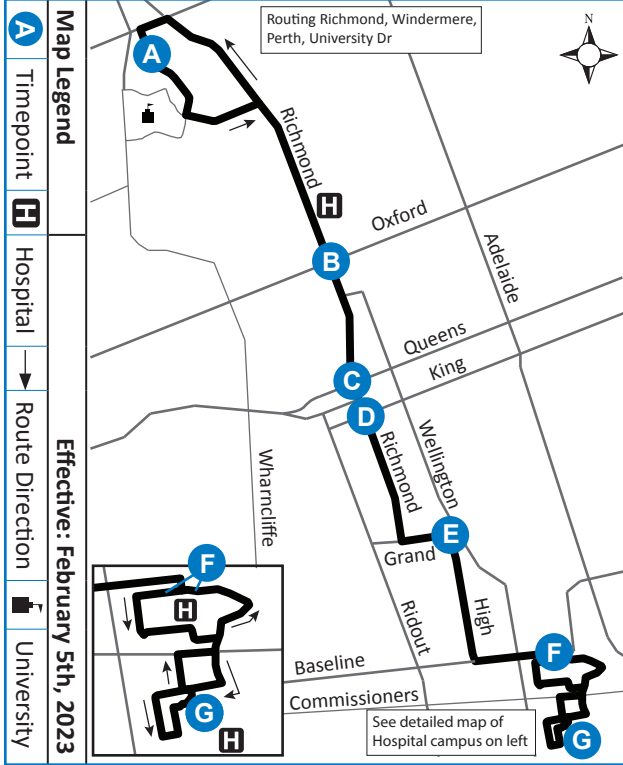

6

UNIVERSITY HOSPITAL - PARKWOOD INSTITUTE

6

UNIVERSITY HOSPITAL - PARKWOOD INSTITUTE

519-451-1347
www.londontransit.ca

519-451-1347
www.londontransit.ca

ROUTE 6 - MONDAY TO FRIDAY

SOUTHBOUND							NORTHBOUND						
University Hospital	Richmond at Oxford	Richmond at Queens	Richmond at King	High at Grand	Victoria Hospital Zone B	Parkwood Hospital	Parkwood Hospital	Victoria Hospital Zone E	High at Grand	Richmond at King	Richmond at Queens	Richmond at Oxford	University Hospital
A	B	C	D	E	F	G	G	F	E	D	C	B	A
LVS			LVS			ARR	LVS				LVS		ARR
-	-	-	-	-	-	5:44	5:44	5:48	5:55	6:00	6:02	6:07	6:13
-	-	-	-	-	-	6:10	6:10	6:14	6:21	6:26	6:30	6:35	6:41
6:15	6:23	6:27	6:30	6:36	6:41	6:48	6:50	6:54	7:02	7:08	7:10	7:15	7:24
-	-	-	-	-	-	7:14	7:15	7:19	7:27	7:33	7:35	7:40	7:49
6:50	7:00	7:04	7:05	7:10	7:15	7:23	7:35	7:39	7:47	7:53	7:55	8:00	8:09
7:25	7:35	7:39	7:40	7:45	7:50	7:58	8:00	8:04	8:12	8:18	8:20	8:25	8:34
7:50	8:00	8:04	8:05	8:10	8:15	8:23	8:25	8:29	8:37	8:43	8:45	8:50	8:59
8:15	8:25	8:29	8:30	8:35	8:40	8:48	8:50	8:54	9:01	9:08	9:10	9:16	9:24
8:40	8:50	8:54	8:55	9:00	9:05	9:13	9:20	9:24	9:31	9:38	9:40	9:46	9:54
9:09	9:19	9:23	9:25	9:30	9:35	9:43	9:50	9:54	10:01	10:08	10:10	10:16	10:24
9:34	9:44	9:48	9:50	9:55	10:00	10:08	10:15	10:19	10:26	10:33	10:35	10:41	10:49
10:04	10:14	10:18	10:20	10:25	10:30	10:38	10:45	10:49	10:56	11:03	11:05	11:11	11:19
10:34	10:44	10:48	10:50	10:55	11:00	11:08	11:15	11:19	11:26	11:33	11:35	11:41	11:49
10:59	11:09	11:13	11:15	11:20	11:25	11:33	11:45	11:49	11:56	12:03	12:05	12:11	12:19
11:29	11:39	11:43	11:45	11:50	11:55	12:03	12:10	12:14	12:21	12:28	12:30	12:36	12:44
11:56	12:08	12:13	12:15	12:20	12:25	12:33	12:40	12:44	12:51	12:58	1:00	1:06	1:14
12:26	12:38	12:43	12:45	12:50	12:55	1:03	1:10	1:14	1:21	1:28	1:30	1:36	1:44
12:56	1:08	1:13	1:15	1:20	1:25	1:33	1:41	1:45	1:52	1:58	2:00	2:06	2:16
1:21	1:33	1:38	1:40	1:45	1:50	1:58	2:11	2:15	2:22	2:28	2:30	2:36	2:46
1:53	2:03	2:08	2:10	2:15	2:21	2:29	2:36	2:40	2:47	2:53	2:55	3:01	3:11
2:23	2:33	2:38	2:40	2:45	2:51	2:59	3:06	3:10	3:17	3:23	3:25	3:31	3:41
2:53	3:03	3:08	3:10	3:15	3:21	3:29	3:31	3:35	3:42	3:48	3:50	3:56	4:06
3:23	3:33	3:38	3:40	3:45	3:51	3:59	4:00	4:04	4:11	4:17	4:20	4:28	4:38
3:51	4:03	4:08	4:10	4:15	4:21	4:29	4:30	4:34	4:41	4:47	4:50	4:58	5:08
4:16	4:28	4:33	4:35	4:40	4:46	4:54	5:00	5:04	5:11	5:17	5:20	5:28	5:38
4:46	4:58	5:03	5:05	5:10	5:16	5:24	5:30	5:34	5:41	5:47	5:50	5:58	6:08
5:16	5:28	5:33	5:35	5:40	5:45	5:51	5:57	6:00	6:07	6:13	6:15	6:20	6:28
5:47	5:59	6:04	6:05	6:10	6:15	6:21	6:22	6:25	6:32	6:38	6:40	6:45	6:53
6:12	6:24	6:29	6:30	6:35	6:40	6:46	6:47	6:50	6:57	7:03	7:05	7:10	7:18
6:37	6:49	6:54	6:55	7:00	7:05	7:11	7:12	7:15	7:22	7:28	7:30	7:35	7:43
7:02	7:14	7:19	7:20	7:25	7:30	7:36	7:37	7:40	7:47	7:53	7:55	8:00	8:08
7:27	7:39	7:44	7:45	7:50	7:55	8:01	8:02	8:05	8:12	8:18	8:20	8:25	8:33
7:48	8:00	8:05	8:06	8:11	8:16	8:22	8:26	8:29	8:36	8:42	8:44	8:49	8:57
8:13	8:25	8:30	8:31	8:36	8:41	8:47	8:48	8:51	8:57	9:02	9:04	9:09	9:16
8:45	8:55	8:59	9:00	9:05	9:10	9:16	9:23	9:26	9:32	9:37	9:39	9:44	9:51
8:58	9:08	9:13	9:14*	To Garage									
9:20	9:30	9:34	9:35	9:40	9:45	9:51	9:58	10:01	10:07	10:12	10:14	10:19	10:26
10:01	10:11	10:15	10:16	10:21	10:26	10:32	10:33	10:36	10:42	10:47	10:49	10:54	11:01
10:31	10:41	10:45	10:46	10:51	10:56	11:02	11:03	11:06	11:12	11:17	11:19	11:24	11:31
11:11	11:21	11:25	11:26	11:31	11:36	11:42	11:43	11:46	11:52	11:57	11:59	12:04	12:11
11:32	11:42	11:46	11:47	11:51	11:56	12:02*	To Garage						
12:11	12:20	12:24	12:25*	To Garage									