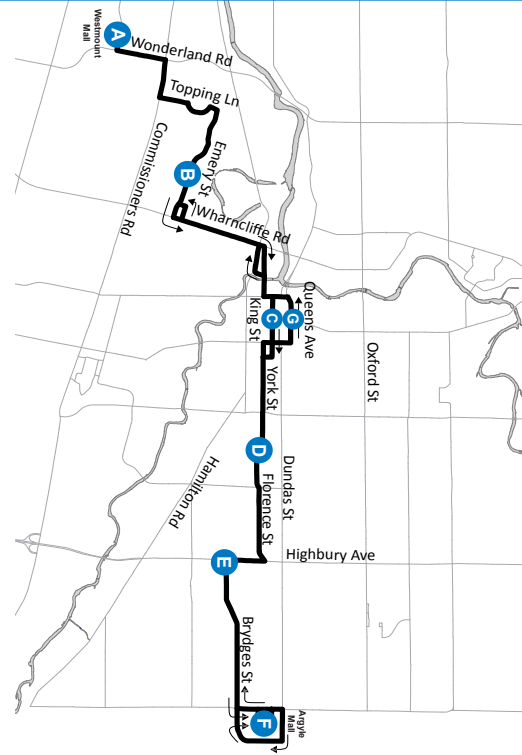

7

WESTMOUNT MALL - ARGYLE MALL

- Map Legend**
- A** Timepoint
- H** Hospital
- Route Direction
- U** University

519-451-1347
www.londontransit.ca

7

WESTMOUNT MALL - ARGYLE MALL

- Map Legend**
- A** Timepoint
- H** Hospital
- Route Direction
- U** University