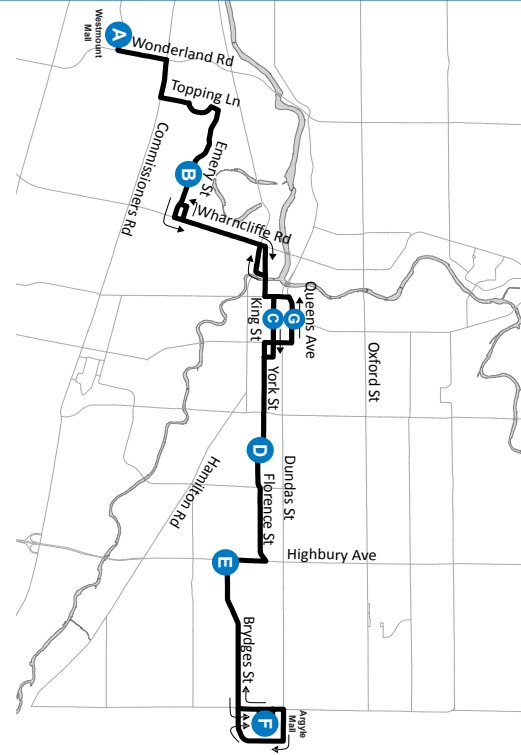

7

WESTMOUNT MALL - ARGYLE MALL

- Map Legend**
- A** Timepoint
- H** Hospital
- Route Direction
- U** University

519-451-1347
www.londontransit.ca

7

WESTMOUNT MALL - ARGYLE MALL

- Map Legend**
- A** Timepoint
- H** Hospital
- Route Direction
- U** University

LEGEND

- +** Route Change
- *** Bus into Garage

use realtime.londontransit.ca for up-to-date arrivals