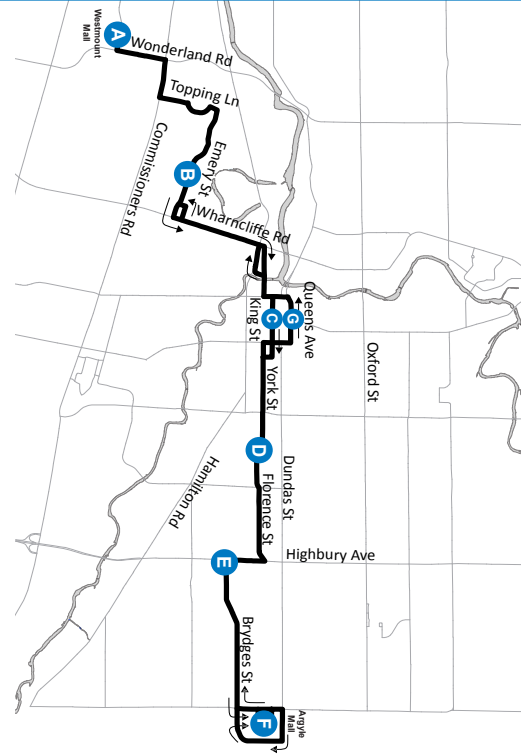

7

WESTMOUNT MALL - ARGYLE MALL

- Map Legend**
- A** Timepoint
- H** Hospital
- Route Direction
- U** University

519-451-1347  
www.londontransit.ca

7

WESTMOUNT MALL - ARGYLE MALL

- Map Legend**
- A** Timepoint
- H** Hospital
- Route Direction
- U** University