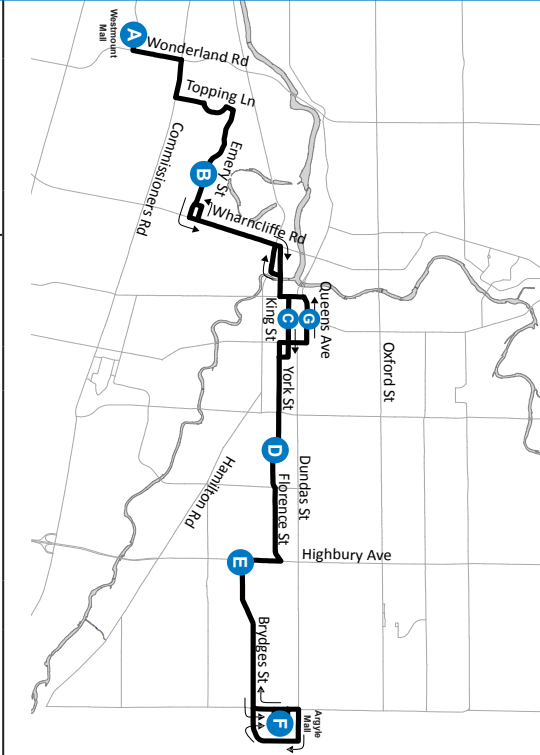

7

WESTMOUNT MALL - ARGYLE MALL

- Map Legend**
- A** Timepoint
- H** Hospital
- Route Direction
- U** University

519-451-1347  
www.londontransit.ca

7

WESTMOUNT MALL - ARGYLE MALL

- Map Legend**
- A** Timepoint
- H** Hospital
- Route Direction
- U** University