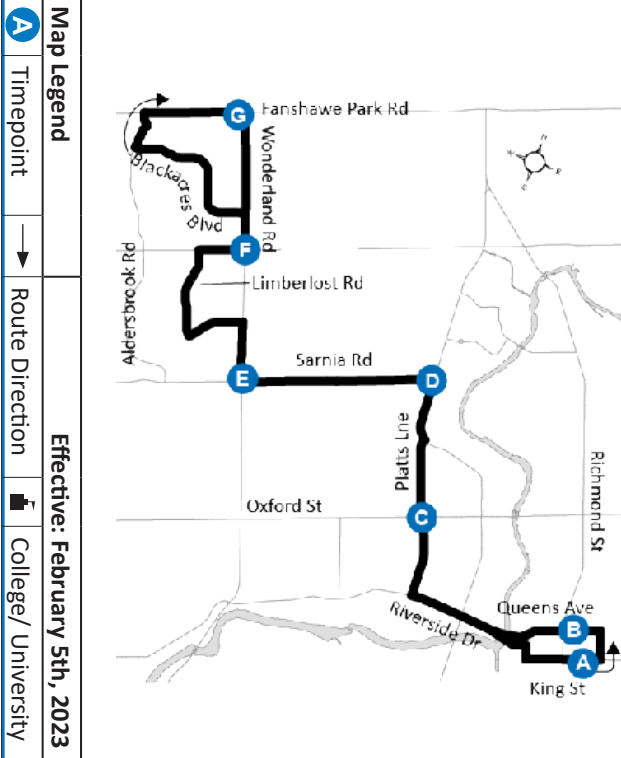

9

DOWNTOWN - WHITEHILLS

519-451-1347
www.londontransit.ca

ROUTE 9 - MONDAY TO FRIDAY