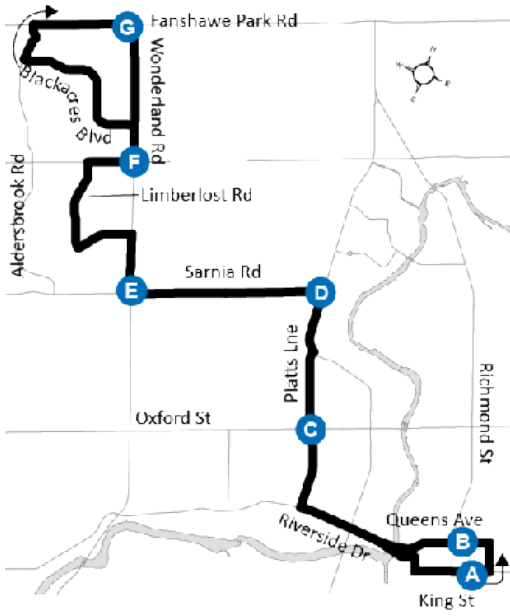

9

DOWNTOWN - WHITEHILLS

519-451-1347
www.londontransit.ca

ROUTE 9 - MONDAY TO FRIDAY