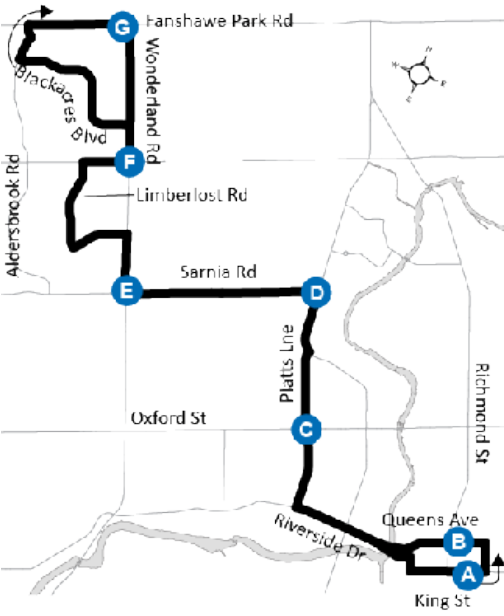

9

DOWNTOWN - WHITEHILLS

519-451-1347
www.londontransit.ca