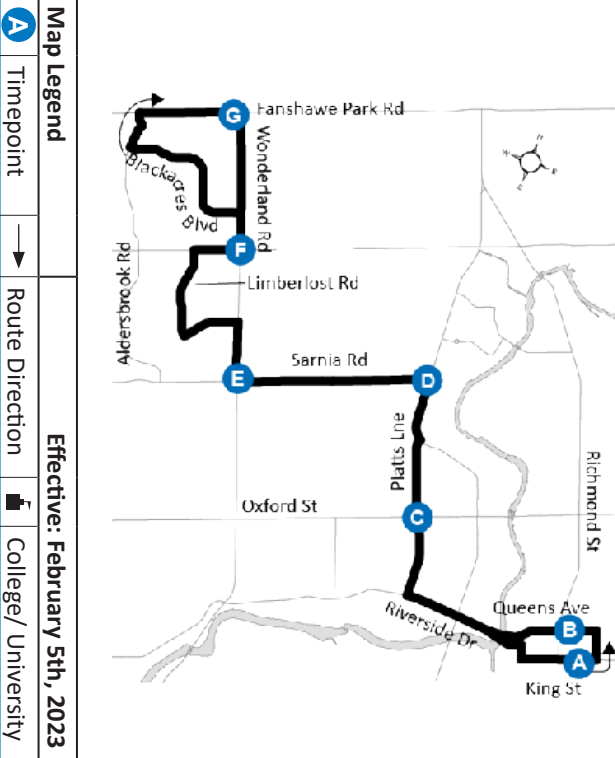

9

DOWNTOWN - WHITEHILLS

519-451-1347
www.londontransit.ca