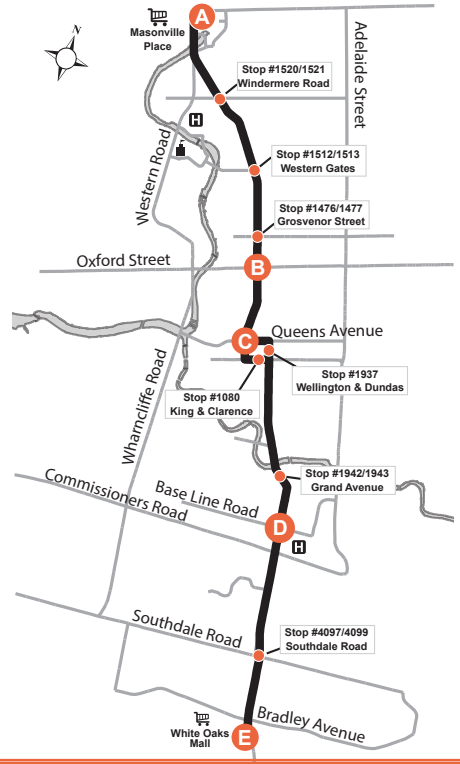

90

EXPRESS
MASONVILLE PLACE -
WHITE OAKS MALL

90

EXPRESS
MASONVILLE PLACE -
WHITE OAKS MALL

● Stop Location	A Timepoint	Shopping Centre	90 Service Notes
	H Hospital		
Map Legend			
Effective: February 5th, 2023			

519-451-1347
www.londontransit.ca

● Stop Location	A Timepoint	Shopping Centre	90 Service Notes
	H Hospital		
Map Legend			
Effective: February 5th, 2023			

519-451-1347
www.londontransit.ca

ROUTE 90 - MONDAY TO FRIDAY