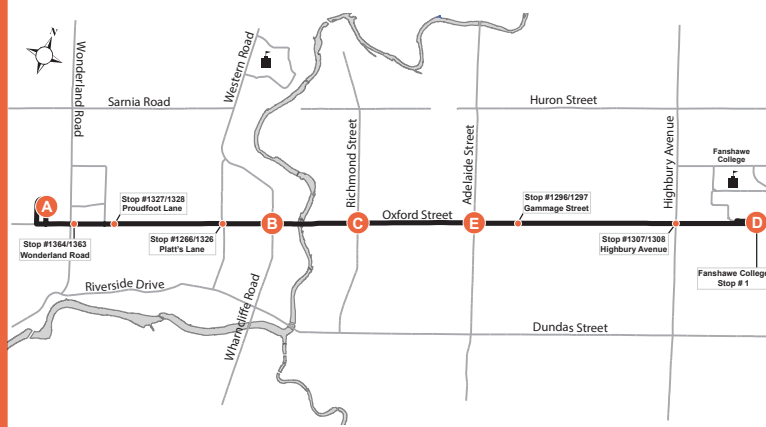

EXPRESS
FANSHAWE COLLEGE -
OXFORD AT WONDERLAND

91

Map Legend

A	Timepoint		College	91	Service Notes
●	Stop Location		Route Direction		

Effective: February 5th, 2023

519-451-1347
www.londontransit.ca

ROUTE 91 - MONDAY TO FRIDAY

LEGEND

*	Bus into Garage	+	Route Change
---	-----------------	---	--------------

ROUTE 91 - SATURDAY

EASTBOUND				WESTBOUND				
Capulet at Oxford	Oxford at Wharncliffe	Oxford at Richmond	Fanshawe College Stop 1	Fanshawe College Stop 1	Oxford at Adelaide	Oxford at Richmond	Capulet at Oxford	
A	B	C	D	D	E	C	A	
LVS			ARR	LVS			ARR	
-	-	-	-	10:50	10:57	11:00	11:11	
-	-	-	-	11:15	11:22	11:25	11:36	
11:14	11:22	11:25	11:34	11:40	11:47	11:50	12:01	
11:39	11:47	11:50	11:59	12:05	12:13	12:16	12:29	
12:04	12:13	12:16	12:25	12:30	12:38	12:41	12:54	
12:30	12:39	12:42	12:51	12:55	1:03	1:06	1:19	
12:55	1:04	1:07	1:16	1:20	1:28	1:31	1:44	
1:20	1:29	1:32	1:41	1:45	1:53	1:56	2:09	
1:45	1:54	1:57	2:06	2:10	2:18	2:21	2:33	
2:10	2:19	2:22	2:32	2:35	2:43	2:46	2:58	
2:35	2:44	2:47	2:57	3:00	3:08	3:11	3:23	
3:00	3:09	3:12	3:22	3:25	3:33	3:36	3:48	
3:25	3:34	3:37	3:47	3:50	3:58	4:01	4:13	
3:50	3:59	4:02	4:12	4:15	4:23	4:26	4:38	
4:15	4:24	4:27	4:37	4:40	4:48	4:51	5:03	
4:40	4:49	4:52	5:02	5:05	5:13	5:16	5:28	
5:05	5:14	5:17	5:27	5:30	5:38	5:41	5:53	
5:30	5:39	5:42	5:52	5:55	6:03	6:06	6:17	
5:55	6:04	6:07	6:17	6:20	6:28	6:31	6:42	
6:20	6:28	6:31	6:41	6:45	6:53	6:56	7:07	
6:45	6:53	6:56	7:06	7:10	7:18	7:21	7:32	
7:10	7:18	7:21	7:31	7:35	7:43	7:46	7:57	
7:35	7:43	7:46	7:56	8:00	8:08	8:11	8:22	
8:00	8:08	8:11	8:21	8:25	8:33	8:36	8:47	
8:25	8:33	8:36	8:46	8:50	8:58	9:01	9:10	
8:50	8:58	9:01	9:09*	To Garage				
9:13	9:20	9:22	9:30*	To Garage				

LEGEND

* Bus into Garage + Route Change

SERVICE NOTES:

Route 91 is a limited stop, semi-express route; we are unable to accommodate courtesy stops. Does not operate on holidays.