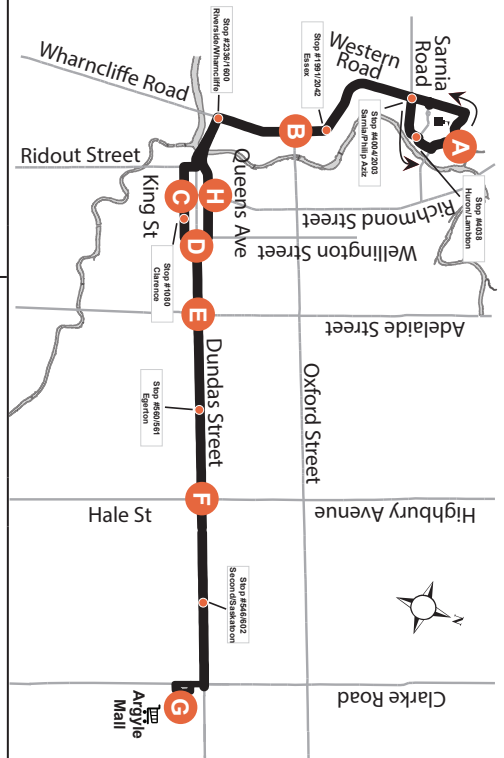

94 EXPRESS NATURAL SCIENCE - ARGYLE MALL

Map Legend	Effective: February 5th, 2023
A Timepoint	H Shopping Centre
● Stop Location	H Hospital
	→ College/ University
	→ Route Direction

519-451-1347
www.londontransit.ca

ROUTE 94 - MONDAY TO FRIDAY

EASTBOUND							WESTBOUND						
Natural Science	Wharncliffe at Oxford	King at Richmond	Dundas at Wellington	Dundas at Adelaide	Dundas at Highbury	Argyle Mall	Argyle Mall	Dundas at Highbury	Dundas at Adelaide	Dundas at Wellington	Queen at Richmond	Wharncliffe at Oxford	Natural Science
A	B	C	D	E	F	G	G	F	E	D	H	B	A
LVS						ARR	LVS						ARR
-	-	-	-	-	-	-	6:59	7:06	7:11	7:14	7:15	7:22	7:33
-	-	-	-	-	-	-	7:25	7:32	7:37	7:40	7:41	7:48	7:59
7:14	7:23	7:29	7:32	7:36	7:41	7:48	7:51	7:58	8:03	8:06	8:07	8:14	8:25
7:40	7:49	7:55	7:58	8:02	8:07	8:14	8:17	8:24	8:29	8:32	8:33	8:40	8:51
8:06	8:15	8:21	8:24	8:28	8:33	8:40	8:43	8:50	8:55	8:58	8:59	9:06	9:18
8:32	8:41	8:47	8:50	8:54	8:59	9:06	9:09	9:16	9:21	9:24	9:25	9:32	9:44
9:00	9:08	9:13	9:16	9:20	9:25	9:31	9:35	9:42	9:47	9:50	9:51	9:58	10:10*
9:26	9:34	9:39	9:42	9:46	9:51	9:57*	To Garage						
9:52	10:00	10:05	10:08	10:12	10:17	10:23*	To Garage						
No Service Until PM													

LEGEND

*	Bus into Garage	+	Route Change
---	-----------------	---	--------------

use realtime.londontransit.ca for up-to-date arrivals

ROUTE 94 - MONDAY TO FRIDAY

use realtime.londontransit.ca for up-to-date arrivals