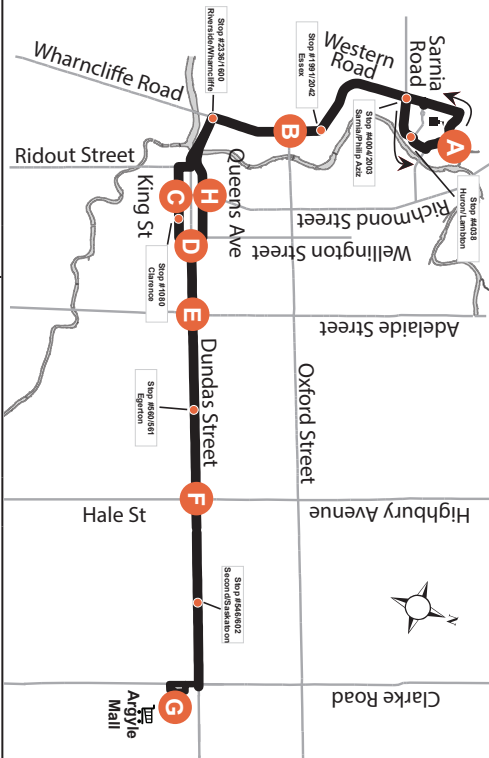

94 EXPRESS NATURAL SCIENCE - ARGYLE MALL

Map Legend	Effective: February 5th, 2023
A Timepoint	H Shopping Centre
● Stop Location	H Hospital
	→ College/ University
	→ Route Direction

519-451-1347
www.londontransit.ca

ROUTE 94 - MONDAY TO FRIDAY

EASTBOUND							WESTBOUND						
Natural Science	Wharncliffe at Oxford	King at Richmond	Dundas at Wellington	Dundas at Adelaide	Dundas at Highbury	Argyle Mall	Argyle Mall	Dundas at Highbury	Dundas at Adelaide	Dundas at Wellington	Queen at Richmond	Wharncliffe at Oxford	Natural Science
A	B	C	D	E	F	G	G	F	E	D	H	B	A
LVS						ARR	LVS						ARR
-	-	-	-	-	-	-	6:59	7:06	7:11	7:14	7:15	7:22	7:33
-	-	-	-	-	-	-	7:25	7:32	7:37	7:40	7:41	7:48	7:59
7:14	7:23	7:29	7:32	7:36	7:41	7:48	7:51	7:58	8:03	8:06	8:07	8:14	8:25
7:40	7:49	7:55	7:58	8:02	8:07	8:14	8:17	8:24	8:29	8:32	8:33	8:40	8:51
8:06	8:15	8:21	8:24	8:28	8:33	8:40	8:43	8:50	8:55	8:58	8:59	9:06	9:18
8:32	8:41	8:47	8:50	8:54	8:59	9:06	9:09	9:16	9:21	9:24	9:25	9:32	9:44
9:00	9:08	9:13	9:16	9:20	9:25	9:31	9:35	9:42	9:47	9:50	9:51	9:58	10:10*
9:26	9:34	9:39	9:42	9:46	9:51	9:57*	To Garage						
9:52	10:00	10:05	10:08	10:12	10:17	10:23*	To Garage						
No Service Until PM													