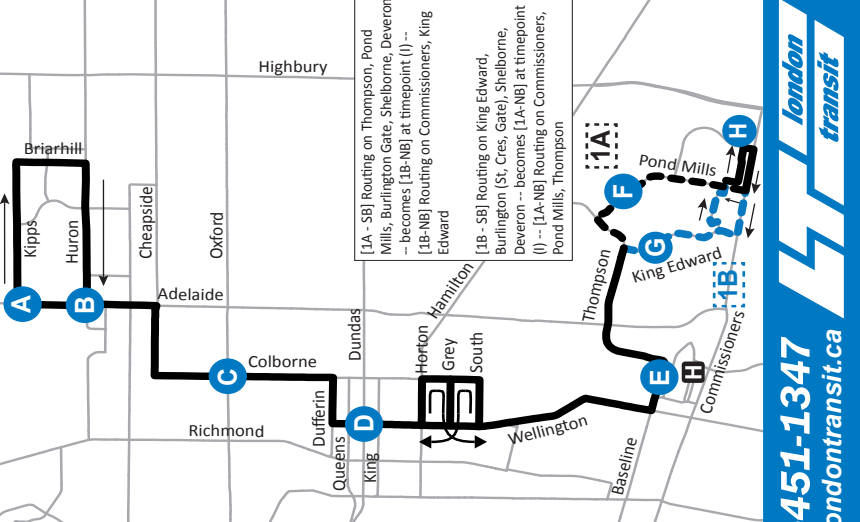

1 KIPPS LANE - POND MILLS RD/ KING EDWARD

Map Legend Effective: April 28th, 2024

1 KIPPS LANE - POND MILLS RD/ KING EDWARD

Map Legend Effective: April 28th, 2024

ROUTE 1 - MONDAY TO FRIDAY

Table with columns for Southbound and Northbound routes, listing arrival times at various stops from Kipps Lane to Adelaide.

LEGEND

- + Route Change \* Bus into Garage
0:00 Bus goes into service at Pond Mills and Thompson 2 min earlier for the 1A, and at King Edward and Thompson 4min earlier for the 1B

use realtime.londontransit.ca for up-to-date arrivals