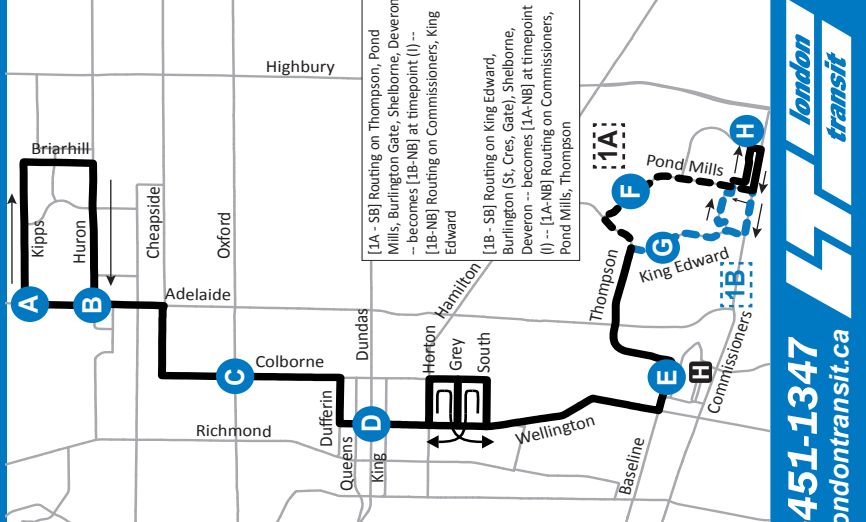

1 KIPPS LANE - POND MILLS RD/ KING EDWARD

Map Legend Effective: April 28th, 2024

1 KIPPS LANE - POND MILLS RD/ KING EDWARD

Map Legend Effective: April 28th, 2024

ROUTE 1 - MONDAY TO FRIDAY

Table with columns for Southbound and Northbound routes, listing arrival times at various stops from Kipps Lane to Adelaide.

LEGEND

- + Route Change \* Bus into Garage
0:00 Bus goes into service at Pond Mills and Thompson 2 min earlier for the 1A, and at King Edward and Thompson 4min earlier for the 1B

use realtime.londontransit.ca for up-to-date arrivals