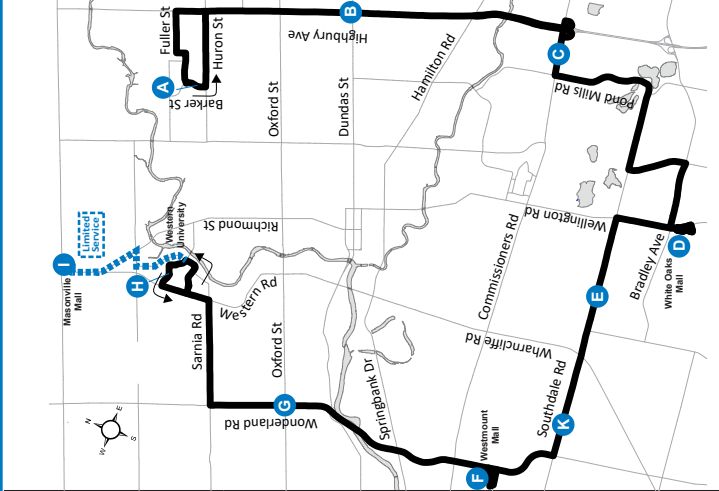

10 NATURAL SCIENCE / MASONVILLE PLACE - BARKER AT HURON

Map Legend		Effective: April 30th, 2023	
A	Timepoint		Shopping Centre
	University		Route Direction
	Service Notes		

519-451-1347
www.londontransit.ca