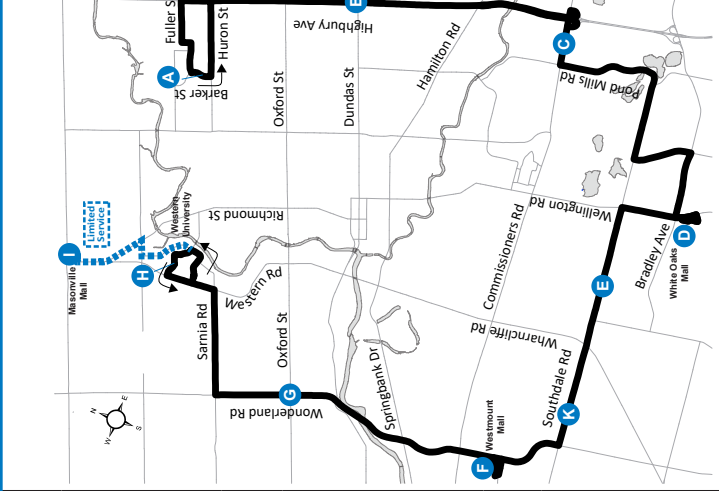

10 NATURAL SCIENCE / MASONVILLE PLACE - BARKER AT HURON

Map Legend		Effective: April 30th, 2023	
A	Timepoint		Shopping Centre
	University		Route Direction
	Service Notes		

519-451-1347
www.londontransit.ca