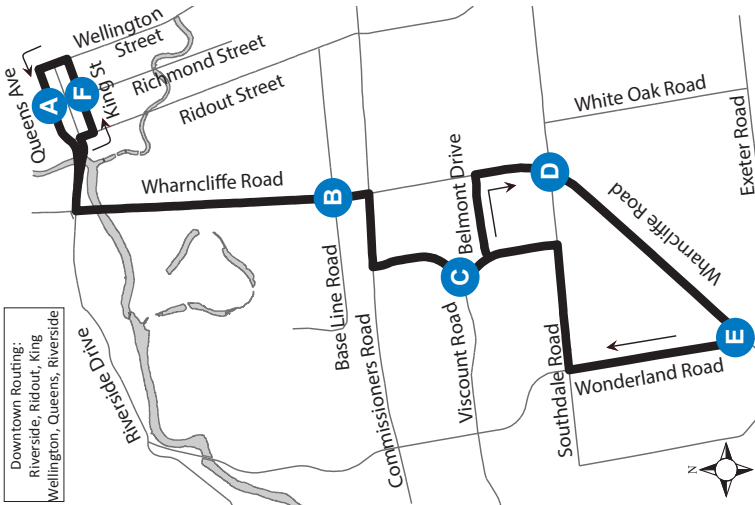

# DOWNTOWN - WHARNCLIFFE AT WONDERLAND

**Map Legend**

<b>A</b>	Timepoint	→	Route Direction
----------	-----------	---	-----------------

**Effective: April 30th, 2023**

**519-451-1347**  
www.londontransit.ca