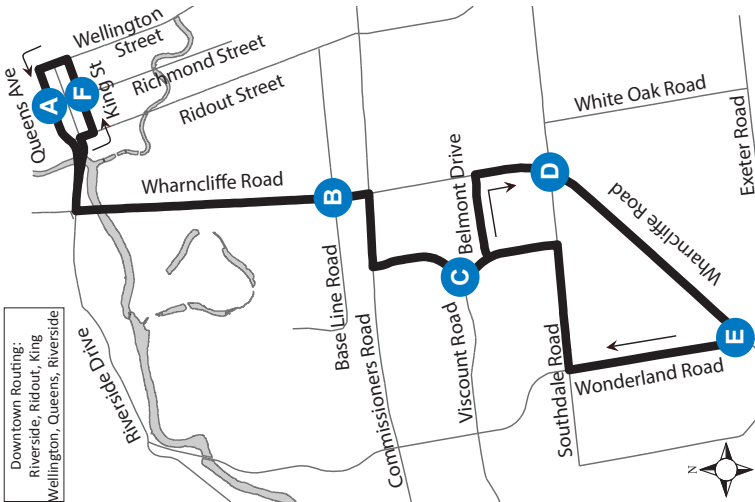

**DOWNTOWN -
WHARNCLIFFE AT
WONDERLAND**

Downtown Routing:
Riverside, Ridout, King
Wellington, Queens, Riverside

Map Legend

| | | | |
|----------|-----------|---|-----------------|
| A | Timepoint | → | Route Direction |
|----------|-----------|---|-----------------|