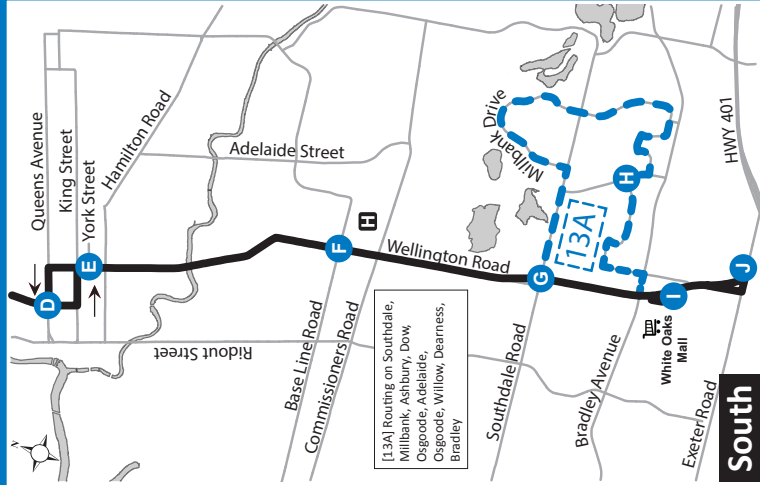

**13** MASONVILLE PLACE - WHITE OAKS MALL

519-451-1347  
www.londontransit.ca

Map Legend		Effective: April 30th, 2023	
<b>A</b> Timepoint	Shopping Centre	College/ University	
<b>H</b> Hospital	<b>13A</b> Service Notes	Route Direction	