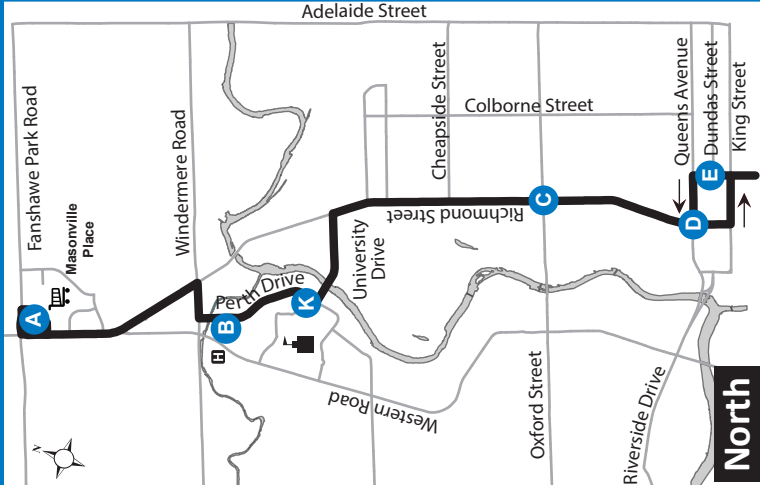

**13** MASONVILLE PLACE - WHITE OAKS MALL

519-451-1347  
www.londontransit.ca

Map Legend		Effective: April 30th, 2023	
<b>A</b> Timepoint	Shopping Centre	College/ University	
<b>H</b> Hospital	<b>13A</b> Service Notes	Route Direction	