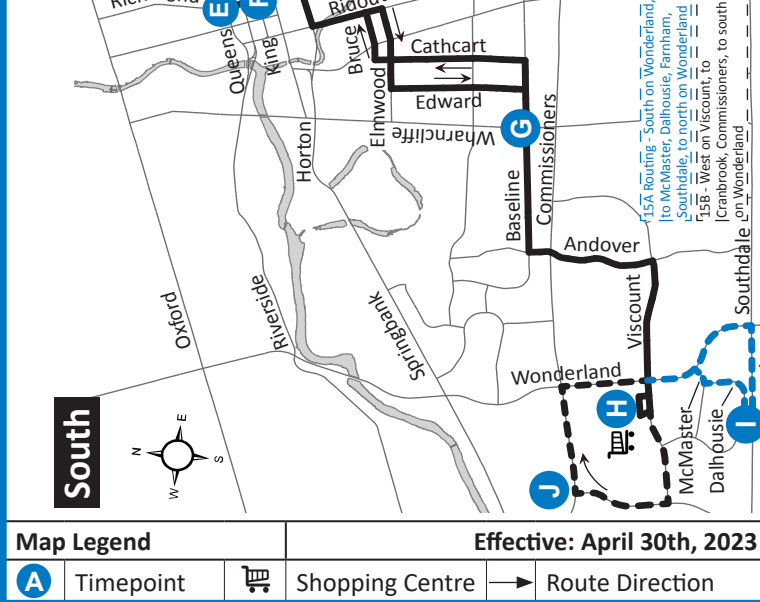

15 HURON HEIGHTS - WESTMOUNT MALL

519-451-1347
www.londontransit.ca