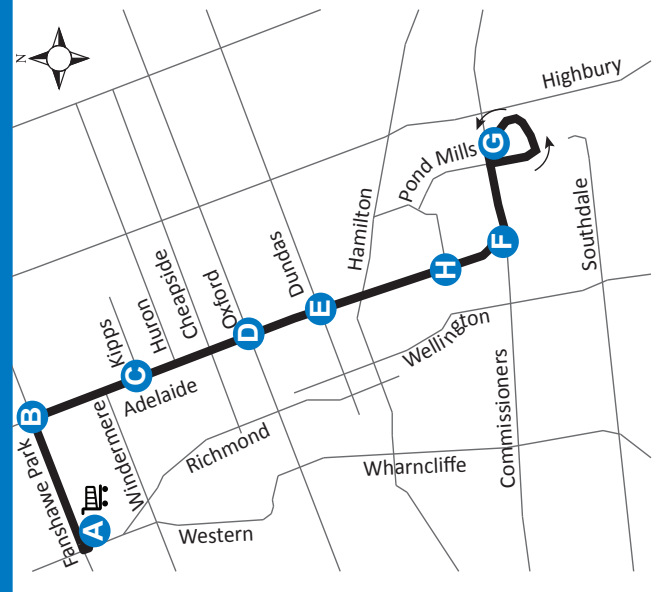

16 MASONVILLE PLACE - POND MILLS

Effective: April 30th, 2023

Map Legend
 A Timepoint
 ↑ Route Direction

519-451-1347
 www.londontransit.ca

16 MASONVILLE PLACE - POND MILLS

Effective: April 30th, 2023

Map Legend
 A Timepoint
 ↑ Route Direction