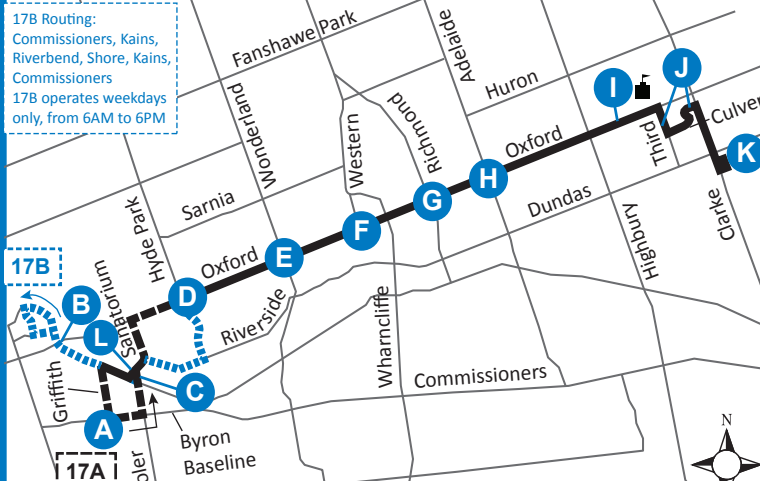

# 17 ARGYLE MALL - BYRON / RIVERBEND

Effective: November 26, 2023  
519-451-1347  
www.londontransit.ca

# 17 ARGYLE MALL - BYRON / RIVERBEND

Effective: November 26th, 2023  
519-451-1347  
www.londontransit.ca

use realtime.londontransit.ca for up-to-date arrivals

ROUTE 17 - SUNDAY / HOLIDAY																				
EASTBOUND										WESTBOUND										
Byron Baseline at Griffith	Boiler at Commissioners	Oxford at Hyde Park	Oxford at Wonderland	Oxford at Platt's	Oxford at Richmond	Oxford at Adelaide	Fanshawe College Stop #4	Third at Culver	Argyle Mall	Argyle Mall	Culver at Clarke	Fanshawe College Stop #6	Oxford at Adelaide	Oxford at Richmond	Oxford at Platt's	Oxford at Wonderland	Oxford at Hyde Park	Halls Mills at Commissioners	Halls Mills at Commissioners	Byron Baseline at Griffith
A	C	D	E	F	G	H	I	J	K	K	J	I	H	G	F	E	D	L	L	A
LVS		LVS							ARR	LVS								ARR	LVS	ARR
17A																				17A
-	-	-	-	-	-	-	-	-	-	6:11	6:15	6:22	6:30	6:33	6:37	6:42	6:47	6:51	6:56	6:59
-	-	-	-	-	-	-	-	-	-	6:46	6:50	6:57	7:05	7:08	7:12	7:17	7:22	7:26	7:31	7:34
6:24	6:28	6:32	6:38	6:42	6:47	6:51	7:01	7:04	7:11	7:21	7:25	7:32	7:40	7:43	7:47	7:52	7:57	8:01	8:06	8:09
6:59	7:03	7:07	7:13	7:17	7:22	7:26	7:36	7:39	7:46	7:56	8:00	8:07	8:15	8:18	8:22	8:27	8:32	8:36	8:41	8:44
7:34	7:38	7:42	7:48	7:52	7:57	8:01	8:11	8:14	8:21	8:28	8:32	8:39	8:47	8:50	8:54	8:59	9:04	9:08	9:11	9:14
8:09	8:13	8:17	8:23	8:27	8:32	8:36	8:46	8:49	8:56	8:58	9:02	9:09	9:17	9:20	9:24	9:29	9:34	9:38	9:41	9:44
-	-	-	-	-	-	-	-	-	-	9:28	9:32	9:39	9:47	9:50	9:54	9:59	10:04	10:08	10:11	10:14
8:44	8:48	8:52	8:58	9:02	9:07	9:11	9:21	9:24	9:31	9:43	9:47	9:54	10:02	10:05	10:09	10:14	10:19	10:23	10:36	10:39
9:14	9:18	9:22	9:28	9:32	9:37	9:41	9:51	9:54	10:01	10:08	10:12									