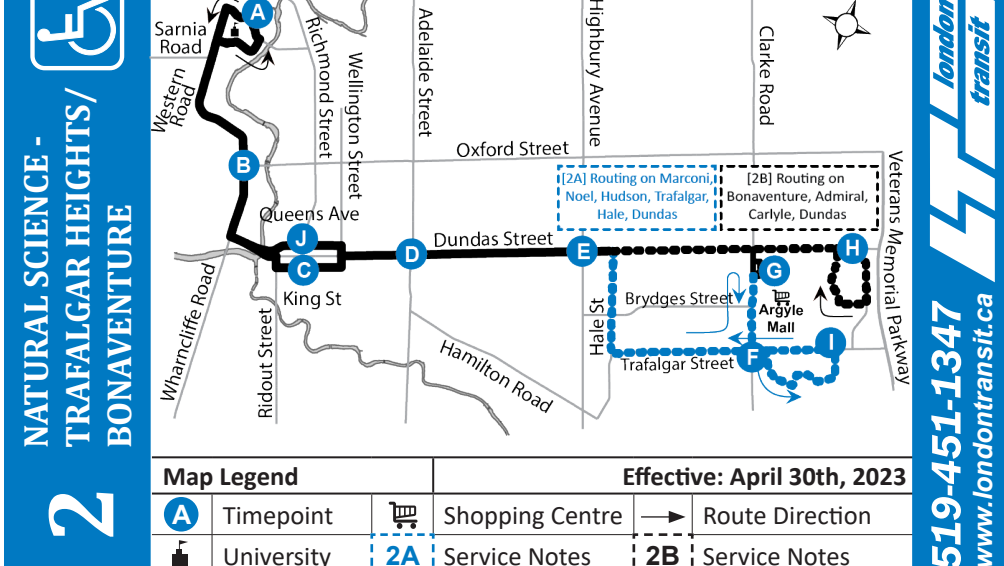

NATURAL SCIENCE - TRAFALGAR HEIGHTS/ BONAVENTURE

519-451-1347
www.londontransit.ca

519-451-1347
www.londontransit.ca

ROUTE 2 - MONDAY TO FRIDAY