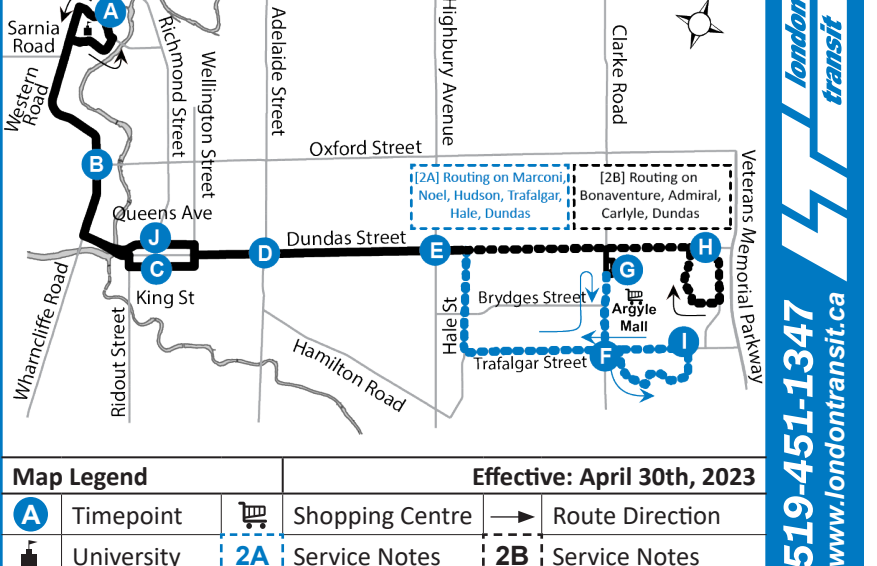

NATURAL SCIENCE - TRAFALGAR HEIGHTS/ BONAVENTURE

519-451-1347
www.londontransit.ca

519-451-1347
www.londontransit.ca

ROUTE 2 - MONDAY TO FRIDAY