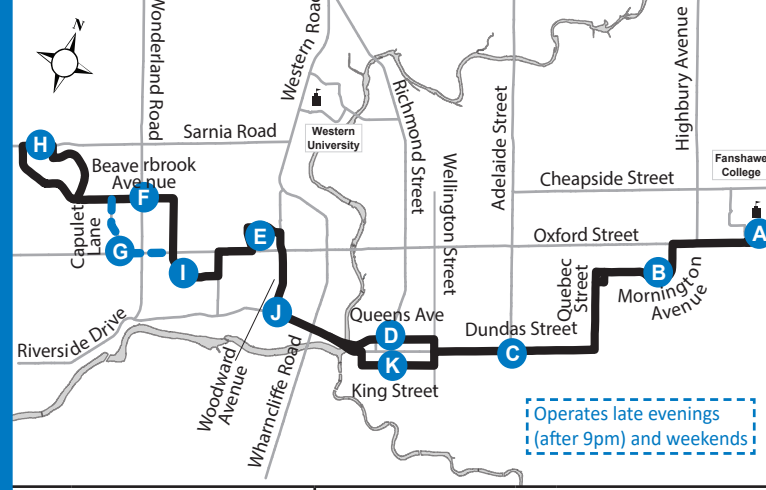

Map Legend		Effective: April 30th, 2023	
A	Timepoint	Shopping Centre	College/University
→	Route Direction		

Map Legend		Effective: April 30th, 2023	
A	Timepoint	Shopping Centre	College/University
→	Route Direction		

LEGEND

*	Bus into Garage	+	Route Change
---	-----------------	---	--------------

0:00 Bus goes into service at Oxford and Highbury 2min earlier