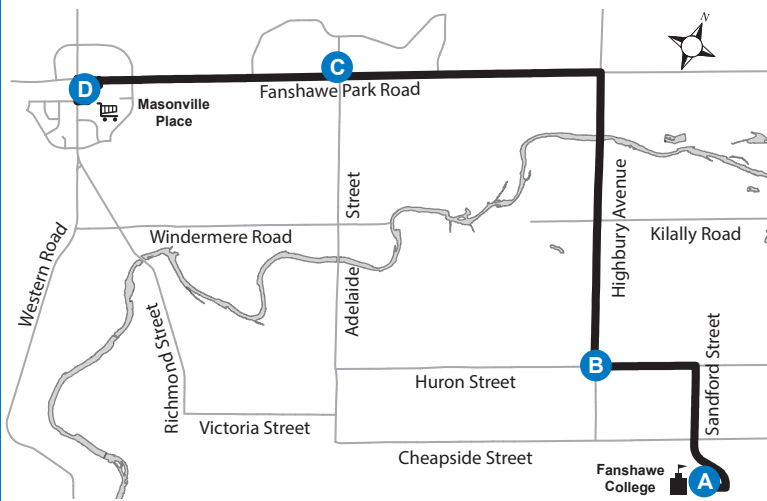

25 FANSHAWE COLLEGE- MASONVILLE PLACE

Map Legend

Effective: April 30th, 2023

A	Timepoint		Shopping Centre		College/ University
----------	-----------	--	-----------------	--	---------------------

519-451-1347
www.londontransit.ca