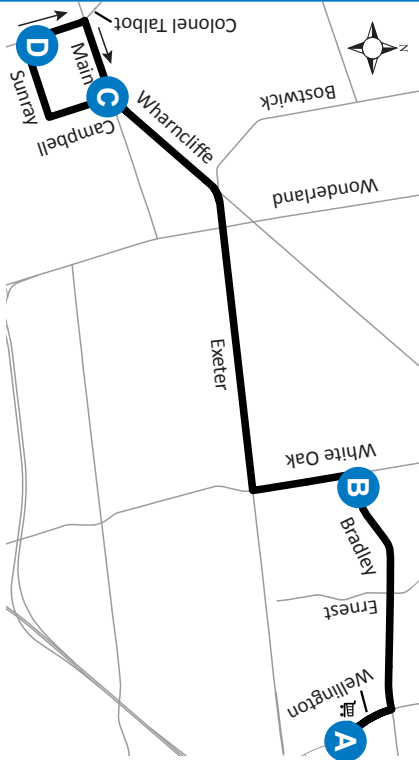

# 28 WHITE OAKS MALL- LAMBETH

**A** Map Legend  
Timepoint

Shopping Centre

Effective: April 30th, 2023  
Route Direction

## ROUTE 28 - MONDAY TO FRIDAY

SOUTHBOUND				NORTHBOUND			
White Oaks Mall	White Oak at Bradley	Main at Campbell	Sunray at Colonel Talbot	Sunray at Colonel Talbot	Main at Campbell	White Oak at Bradley	White Oaks Mall
<b>A</b>	<b>B</b>	<b>C</b>	<b>D</b>	<b>D</b>	<b>C</b>	<b>B</b>	<b>A</b>
LVS			ARR	LVS			ARR
-	-	-	-	-	-	<b>6:26</b>	6:32
6:35	6:41	6:49	6:51	6:51	6:53	7:01	7:07
7:14	7:20	7:28	7:31	7:31	7:33	7:41	7:47
7:54	8:00	8:08	8:11	8:11	8:13	8:21	8:27
8:34	8:40	8:48	8:51	8:51	8:54	9:02	9:08
9:14	9:20	9:28	9:31	9:31	9:34	9:42	9:48
9:54	10:00	10:08	10:11	10:11	10:14*	To Garage	
No Service Until PM							
-	-	-	-	-	-	<b>2:36</b>	2:42
2:48	2:54	3:02	3:05	3:05	3:08	3:16	3:22
3:28	3:34	3:42	3:45	3:45	3:48	3:56	4:02
4:08	4:14	4:22	4:25	4:25	4:28	4:36	4:42
4:48	4:54	5:02	5:05	5:05	5:08	5:16	5:22
5:28	5:34	5:42	5:45	5:45	5:48	5:56	6:02
6:08	6:14	6:22	6:25	6:25	6:28	6:36	6:42
6:48	6:54	7:02	7:05	7:05	7:08*	To Garage	

### SERVICE NOTE:

Route 28 operates on a modified weekday peak period service only from 6:30AM – 10:30AM and 2:30PM – 7:00PM.