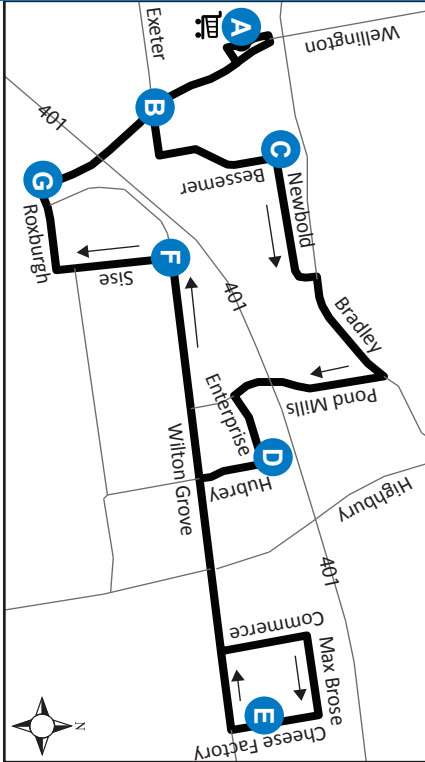

30 WHITE OAKS MALL - CHEESE FACTORY RD.

A Timepoint	Map Legend
Shopping Centre	Effective: April 30th, 2023
Route Direction	

30 WHITE OAKS MALL - CHEESE FACTORY RD.

A Timepoint	Map Legend
Shopping Centre	Effective: April 30th, 2023
Route Direction	

ROUTE 30 - MONDAY TO FRIDAY

EASTBOUND					WESTBOUND				
White Oaks Mall	Wellington at Exeter	Newbold at Bessemer	Hubrey at Enterprise	Cheese Factory Road	Cheese Factory Road	Wilton Grove at Sise	Roxborough at Wellington	Wellington at Exeter	White Oaks Mall
A	B	C	D	E	E	F	G	B	A
LVS				ARR	LVS				ARR
6:32	6:34	6:37	6:43	6:48	6:48	6:54	6:56	6:59	7:02
7:12	7:14	7:17	7:23	7:28	7:28	7:34	7:36	7:39	7:42
7:52	7:54	7:57	8:03	8:08	8:08	8:14	8:16	8:19	8:22
8:32	8:34	8:37	8:43	8:48	8:48	8:54	8:56	8:59	9:02
9:12	9:14	9:17	9:23	9:28	9:28	9:34	9:36	9:39	9:42
9:52	9:54	9:57	10:03	10:08	10:08	10:14	10:16	10:19	10:22
10:32	10:34	10:37	10:43	10:48	10:48	10:54	10:56	10:59	11:02*
No Service Until PM									
2:30	2:32	2:35	2:41	2:46	2:46	2:52	2:54	2:57	3:00
3:10	3:12	3:15	3:21	3:26	3:26	3:32	3:34	3:37	3:40
3:50	3:52	3:55	4:01	4:06	4:06	4:12	4:14	4:17	4:20
4:30	4:32	4:35	4:41	4:46	4:46	4:52	4:54	4:57	5:00
5:10	5:12	5:15	5:21	5:26	5:26	5:32	5:34	5:37	5:40
5:50	5:52	5:55	6:01	6:06	6:06	6:12	6:14	6:17	6:20
6:25	6:27	6:30	6:36	6:41	6:41	6:47	6:49	6:52	6:55*
10:28	10:30	10:33	10:39	10:44	10:44	10:50	10:52	10:55	10:58
11:03	11:05	11:08	11:14	11:19	11:19	11:25	11:27	11:30	11:33*

LEGEND

+	Route Change	*	Bus into Garage
---	--------------	---	-----------------

SPECIAL NOTE:

Route 30 operates exclusively from 6:30-11AM, 2:30-7PM and 10:30-11:30PM on weekdays, excluding holidays