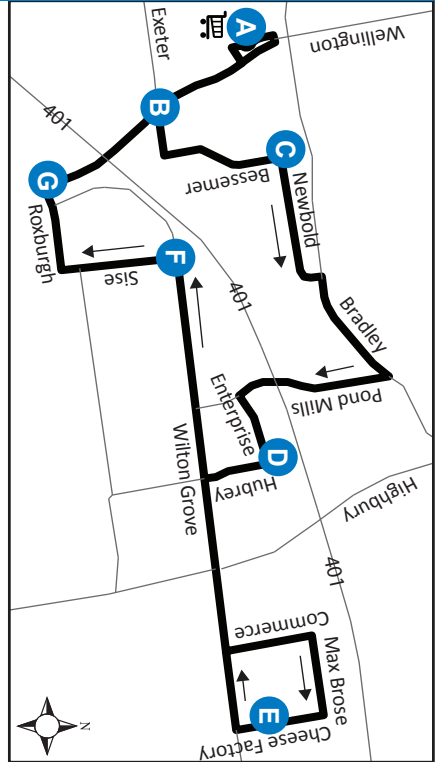

30 WHITE OAKS MALL - CHEESE FACTORY RD.

A Timepoint	Map Legend
Shopping Centre	Effective: April 30th, 2023
Route Direction	

30 WHITE OAKS MALL - CHEESE FACTORY RD.

A Timepoint	Map Legend
Shopping Centre	Effective: April 30th, 2023
Route Direction	

ROUTE 30 - MONDAY TO FRIDAY

EASTBOUND					WESTBOUND				
White Oaks Mall	Wellington at Exeter	Newbold at Bessemer	Hubrey at Enterprise	Cheese Factory Road	Cheese Factory Road	Wilton Grove at Sise	Roxborough at Wellington	Wellington at Exeter	White Oaks Mall
A	B	C	D	E	E	F	G	B	A
LVS				ARR	LVS				ARR
6:32	6:34	6:37	6:43	6:48	6:48	6:54	6:56	6:59	7:02
7:12	7:14	7:17	7:23	7:28	7:28	7:34	7:36	7:39	7:42
7:52	7:54	7:57	8:03	8:08	8:08	8:14	8:16	8:19	8:22
8:32	8:34	8:37	8:43	8:48	8:48	8:54	8:56	8:59	9:02
9:12	9:14	9:17	9:23	9:28	9:28	9:34	9:36	9:39	9:42
9:52	9:54	9:57	10:03	10:08	10:08	10:14	10:16	10:19	10:22
10:32	10:34	10:37	10:43	10:48	10:48	10:54	10:56	10:59	11:02*
No Service Until PM									
2:30	2:32	2:35	2:41	2:46	2:46	2:52	2:54	2:57	3:00
3:10	3:12	3:15	3:21	3:26	3:26	3:32	3:34	3:37	3:40
3:50	3:52	3:55	4:01	4:06	4:06	4:12	4:14	4:17	4:20
4:30	4:32	4:35	4:41	4:46	4:46	4:52	4:54	4:57	5:00
5:10	5:12	5:15	5:21	5:26	5:26	5:32	5:34	5:37	5:40
5:50	5:52	5:55	6:01	6:06	6:06	6:12	6:14	6:17	6:20
6:25	6:27	6:30	6:36	6:41	6:41	6:47	6:49	6:52	6:55*
10:28	10:30	10:33	10:39	10:44	10:44	10:50	10:52	10:55	10:58
11:03	11:05	11:08	11:14	11:19	11:19	11:25	11:27	11:30	11:33*

LEGEND

+	Route Change	*	Bus into Garage
---	--------------	---	-----------------

SPECIAL NOTE:

Route 30 operates exclusively from 6:30-11AM, 2:30-7PM and 10:30-11:30PM on weekdays, excluding holidays