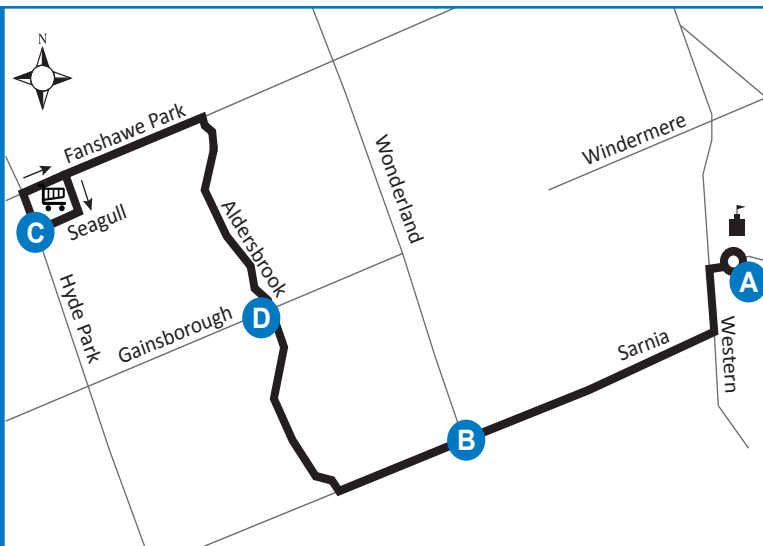

**ALUMNI HALL -
HYDE PARK POWER
CENTRE**

31

Map Legend

Effective: April 30th, 2023

A	Timepoint		Shopping Centre		College/ University

519-451-1347
www.londontransit.ca

ROUTE 31 - MONDAY TO FRIDAY

use realtime.londontransit.ca for up-to-date arrivals

WESTBOUND			EASTBOUND			
Alumni Hall	Wonderland at Sarnia	Seagull at Hyde Park	Seagull at Hyde Park	Aldersbrook at Brunswick	Wonderland at Sarnia	Alumni Hall
A	B	C	C	D	B	A
LVS		ARR	LVS			ARR
-	-	-	6:10	6:17	6:23	6:31
6:33	6:40	6:52	6:58	7:05	7:11	7:19
-	-	-	7:26	7:34	7:42	7:52
7:21	7:29	7:41	7:54	8:02	8:10	8:20
7:54	8:02	8:14	8:22	8:30	8:38	8:48
8:22	8:30	8:42	8:50	8:58	9:06	9:16
8:50	8:58	9:10	9:17	9:24	9:31	9:39
9:18	9:26	9:38	9:44	9:51	9:58	10:06
9:41	9:49	10:01	10:11	10:18	10:25	10:33
10:08	10:16	10:28	10:38	10:45	10:52	11:00
10:35	10:43	10:55	11:05	11:12	11:19	11:27
11:02	11:10	11:22	11:32	11:39	11:46	11:54
11:29	11:37	11:49	11:59	12:06	12:13	12:21
11:56	12:04	12:16	12:26	12:33	12:40	12:49
12:23	12:31	12:43	12:53	1:00	1:07	1:16
12:51	12:59	1:11	1:20	1:27	1:34	1:43
1:18	1:26	1:38	1:47	1:54	2:01	2:10
1:45	1:53	2:05	2:17	2:25	2:32	2:42
2:12	2:21	2:35	2:47	2:55	3:02	3:12
2:44	2:53	3:07	3:17	3:25	3:32	3:42
3:14	3:23	3:37	3:47	3:55	4:02	4:12
3:44	3:53	4:07	4:17	4:25	4:31	4:41
4:14	4:25	4:38	4:47	4:55	5:01	5:11
4:44	4:55	5:08	5:17	5:25	5:31	5:41
5:14	5:25	5:38	5:47	5:55	6:01	6:11
5:41	5:52	6:05	6:14	6:22	6:28	6:38
6:11	6:22	6:35	6:44	6:52	6:58	7:08
6:41	6:52	7:05	7:14	7:22	7:28	7:38
7:11	7:22	7:35	7:44	7:52	7:58	8:08
7:41	7:52	8:05	8:14	8:22	8:28	8:38
8:11	8:22	8:35	8:44	8:50	8:54	9:01
8:41	8:52	9:05	9:14	9:20	9:24	9:31
9:11	9:18	9:31	9:44	9:50	9:54	10:01
9:41	9:48	10:01	10:14	10:20	10:24	10:31
10:11	10:18	10:31	10:44	10:50	10:54	11:01*
10:41	10:48	11:01*	To Garage			

LEGEND

*	Bus into Garage	+	Route Change