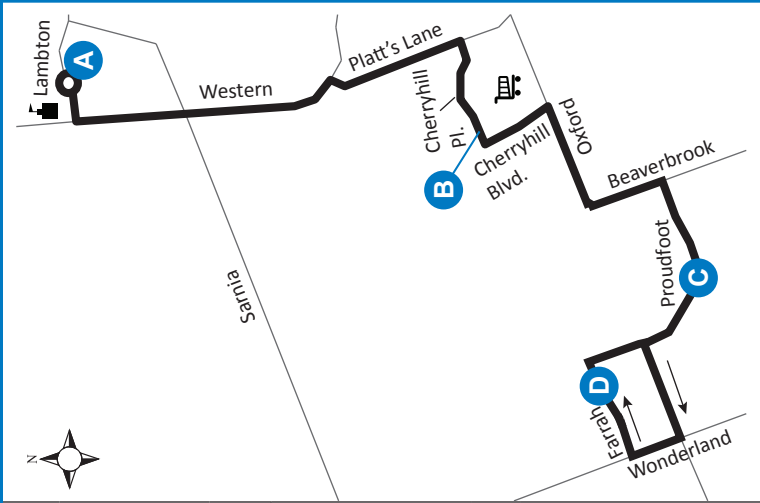

33 ALUMNI HALL - PROUDFOOT

Map Legend

A	Timepoint	→	Route Direction		Shopping Centre
	University		Service Notes		

Effective: April 30th, 2023

519-451-1347
www.londontransit.ca

ROUTE 33 - MONDAY TO FRIDAY

use realtime.londontransit.ca for up-to-date arrivals

WESTBOUND			EASTBOUND			
Alumni Hall	Proudfoot at Forest Hills	Farrah at Proudfoot	Farrah at Proudfoot	Proudfoot at Forest Hills	Cherryhill at Cherryhill Pl.	Alumni Hall
A	C	D	D	C	B	A
LVS		ARR	LVS			ARR
-	-	7:00	7:01	7:03	7:08	7:16
7:16	7:28	7:33	7:36	7:38	7:43	7:51
7:51	8:03	8:08	8:11	8:13	8:18	8:26
8:26	8:38	8:43	8:46	8:48	8:52	9:00
9:00	9:11	9:16	9:20	9:22	9:26	9:34
9:34	9:45	9:50	9:55	9:57	10:01	10:09
10:09	10:20	10:25	10:30	10:32	10:36	10:44
10:44	10:55	11:00	11:05	11:07	11:11	11:19
11:19	11:30	11:35	11:40	11:42	11:46	11:54
11:54	12:05	12:10	12:15	12:17	12:21	12:29
12:29	12:41	12:46	12:51	12:53	12:57	1:05
1:05	1:17	1:22	1:26	1:28	1:32	1:40
1:40	1:52	1:57	2:01	2:03	2:08	2:16
2:16	2:30	2:37	2:42	2:44	2:49	2:57
2:57	3:11	3:18	3:22	3:24	3:29	3:37
3:37	3:51	3:58	4:02	4:04	4:09	4:18
4:18	4:33	4:38	4:41	4:43	4:48	4:57
4:57	5:12	5:17	5:21	5:23	5:28	5:37
5:37	5:52	5:57	6:01	6:03	6:07	6:14
6:14	6:26	6:30	6:35	6:37	6:41	6:48
6:48	7:00	7:04	7:10	7:12	7:16	7:23
7:23	7:35	7:39	7:45	7:47	7:51	7:58
7:58	8:10	8:14	8:20	8:22	8:26	8:33
8:33	8:45	8:49	8:55	8:57	9:01	9:07
9:07	9:18	9:22	9:29	9:31	9:35	9:41
9:41	9:52	9:56	10:04	10:06	10:10	10:16
10:16	10:27	10:31	10:39*	To Garage		

LEGEND

+	Route Change	*	Bus into Garage
7:00	Bus goes into service at Proudfoot and Oxford 4 min earlier		

SPECIAL NOTE:

Route 33 operates on weekdays only, excluding holidays.