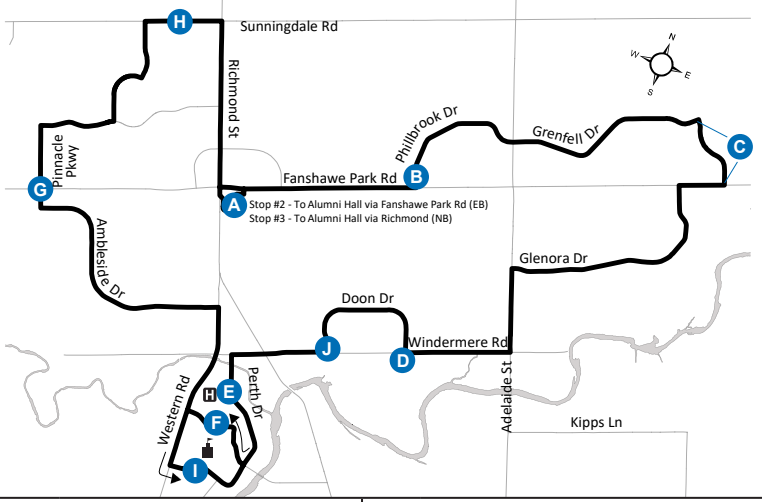

Map Legend Effective: April 30th, 2023

A Timepoint	H Hospital
→ Route Direction	University

519-451-1347
www.londontransit.ca

ROUTE 34 - MONDAY TO FRIDAY

CLOCKWISE

COUNTER-CLOCKWISE

Masonville Place	Phillbrook at Donnybrook	Stackhouse at Fanshawe	Windermere at Doon	University Hospital	Natural Science	Pinnacle Parkway at Fanshawe	Sunningdale at Village Walk	Masonville Place	Masonville Place	Sunningdale at Village Walk	Pinnacle Parkway at Fanshawe	Alumni Hall	University Hospital	Doon at Windermere	Grenfell at Stackhouse	Fanshawe at Phillbrook	Masonville Place
A	B	C	D	E	F	G	H	A	A	H	G	I	E	J	C	B	A
LVS				LVS				ARR	LVS			LVS					ARR
-	-	-	-	-	-	-	-	-	5:35	5:38	5:45	5:56	6:00	6:03	6:12	6:21	6:25
-	-	-	-	-	-	-	-	-	6:10	6:13	6:20	6:36	6:40	6:44	6:56	7:05	7:09
6:00	6:04	6:11	6:19	6:29	6:32	6:39	6:45	6:49	6:50	6:53	7:00	7:16	7:20	7:24	7:36	7:45	7:50
6:40	6:44	6:51	6:59	7:09	7:12	7:19	7:25	7:29	7:30	7:34	7:41	7:57	8:01	8:05	8:17	8:26	8:30
7:10	7:15	7:25	7:36	7:48	7:52	8:01	8:09	8:12	8:12	8:16	8:23	8:39	8:43	8:47	8:59	9:08	9:13
7:50	7:55	8:05	8:16	8:26	8:30	8:39	8:47	8:54	8:54	8:58	9:05	9:21	9:25	9:28	9:41	9:49	9:54
8:32	8:37	8:47	8:58	9:10	9:13	9:21	9:27	9:33	9:36	9:40	9:47	10:02	10:06	10:09	10:22	10:30	10:35
9:15	9:20	9:30	9:40	9:52	9:55	10:03	10:09	10:15	10:16	10:20	10:27	10:42	10:46	10:49	11:02	11:10	11:15
9:55	10:00	10:10	10:20	10:32	10:35	10:43	10:49	10:55	11:00	11:04	11:11	11:27	11:31	11:34	11:47	11:55	12:00
10:35	10:40	10:50	11:00	11:12	11:15	11:23	11:29	11:35	11:40	11:44	11:51	12:07	12:11	12:14	12:27	12:35	12:40
11:15	11:20	11:30	11:40	11:52	11:55	12:03	12:10	12:16	12:20	12:24	12:31	12:47	12:51	12:54	1:07	1:15	1:20
12:00	12:05	12:15	12:24	12:34	12:38	12:47	12:54	1:00	1:00	1:04	1:11	1:27	1:31	1:34	1:47	1:55	2:00
12:40	12:45	12:55	1:04	1:14	1:18	1:27	1:34	1:40	1:40	1:44	1:51	2:05	2:09	2:13	2:26	2:35	2:40
1:20	1:25	1:35	1:44	1:53	1:57	2:06	2:14	2:20	2:20	2:24	2:31	2:45	2:49	2:53	3:06	3:15	3:20
2:00	2:06	2:17	2:27	2:34	2:38	2:47	2:55	3:00	3:00	3:04	3:11	3:25	3:29	3:33	3:46	3:55	4:00
2:40	2:46	2:57	3:07	3:14	3:18	3:27	3:34	3:40	3:40	3:44	3:51	4:05	4:09	4:13	4:26	4:35	4:40
3:20	3:26	3:37	3:47	3:54	3:58	4:07	4:14	4:20	4:20	4:24	4:31	4:45	4:49	4:53	5:06	5:15	5:20
4:00	4:06	4:17	4:27	4:34	4:38	4:47	4:54	5:00	5:00	5:04	5:11	5:25	5:29	5:33	5:46	5:55	6:00
4:40	4:46	4:57	5:07	5:14	5:18	5:27	5:34	5:40	5:40	5:44	5:51	6:05	6:09	7:13	7:26	6:35	6:40
5:20	5:26	5:37	5:47	5:54	5:58	6:07	6:14	6:20	6:20	6:24	6:31	6:45	6:49	6:53	7:06	7:15	7:20
6:00	6:06	6:17	6:27	6:34	6:38	6:47	6:54	7:00	7:00	7:04	7:11	7:26	7:30	7:33	7:45	7:54	7:57
6:40	6:46	6:57	7:07	7:14	7:18	7:27	7:34	7:40	7:40	7:44	7:51	8:06	8:10	8:13	8:25	8:32	8:35
7:20	7:25	7:34	7:42	7:53	7:57	8:06	8:13	8:20	8:20	8:24	8:31	8:46	8:50	8:53	9:05	9:12	9:15
8:00	8:06	8:17	8:27	8:33	8:36	8:47	8:53	9:00	9:00	9:04	9:11	9:21	9:25	9:28	9:40	9:47	9:50
8:40	8:46	8:57	9:06	9:14	9:18	9:27	9:33	9:40	9:40	9:44	9:48	10:01	10:05	10:08	10:20	10:27	10:30
9:20	9:24	9:33	9:41	9:51	9:54	10:02	10:09	10:15	10:20	10:23	10:29	10:42	10:46	10:49	11:01	11:07	11:10
10:00	10:04	10:13	10:21	10:31	10:34	10:42	10:49	10:55	11:00	11:03	11:09	11:22	11:26	11:29	11:41	11:48	11:51
10:40	10:44	10:53	11:01	11:11	11:14	11:22	11:29	11:35	11:40	11:43	11:49	12:02	12:06	12:09	12:21	12:28	12:31
11:20	11:24	11:33	11:41	11:51	11:54	12:02	12:09	12:15*	To Garage								
11:51	11:55	12:02*	To Garage														
12:31	12:35	12:42*	To Garage														