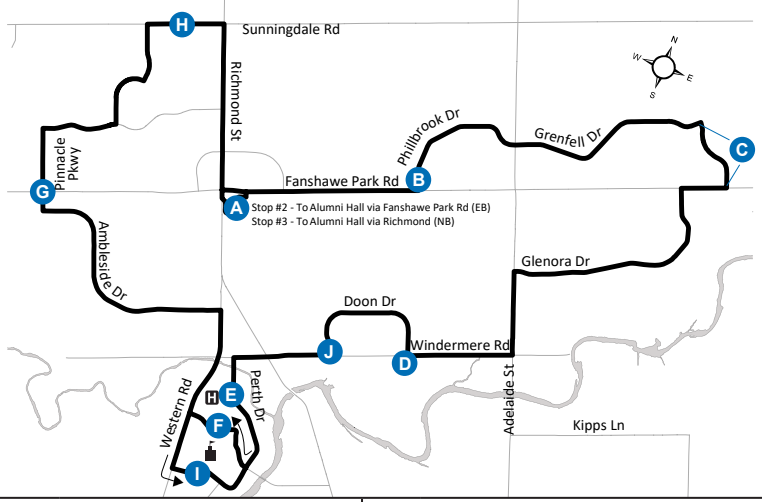

34 MASONVILLE PLACE
- ALUMNI HALL/
NATURAL SCIENCE

Map Legend Effective: April 30th, 2023

A Timepoint	H Hospital
→ Route Direction	University

519-451-1347
www.londontransit.ca