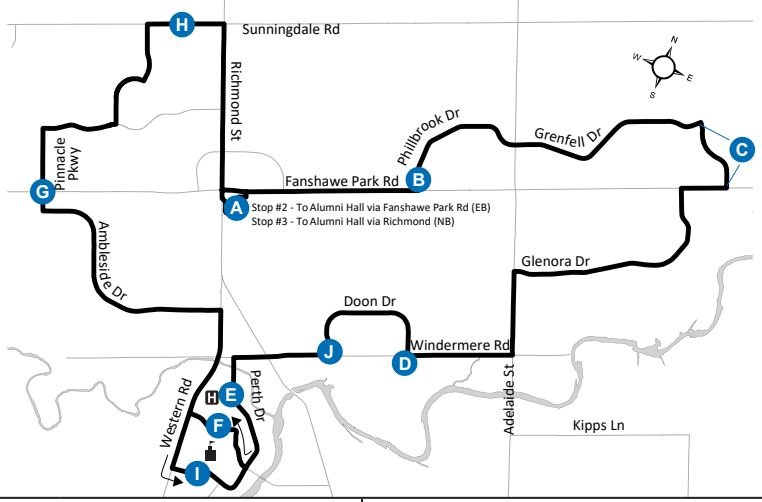

34 MASONVILLE PLACE - ALUMNI HALL/ NATURAL SCIENCE

Map Legend Effective: April 30th, 2023

A Timepoint	H Hospital
→ Route Direction	U University

519-451-1347
www.londontransit.ca