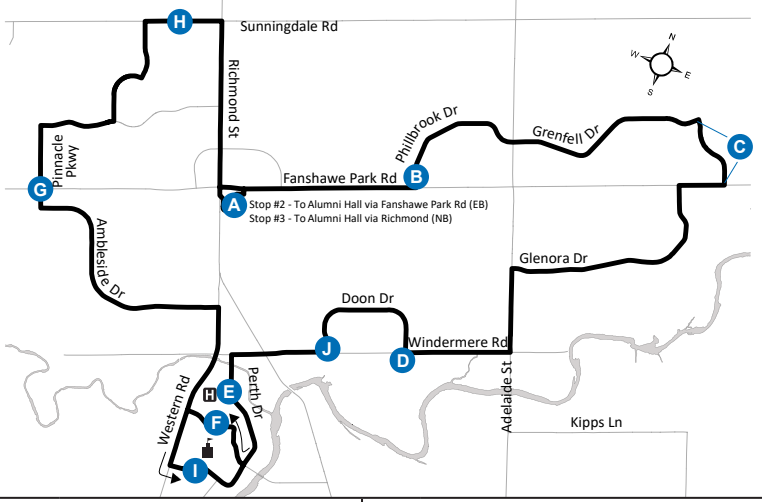

Map Legend Effective: April 30th, 2023

A Timepoint	H Hospital
→ Route Direction	U University

519-451-1347
www.londontransit.ca

ROUTE 34 - MONDAY TO FRIDAY

CLOCKWISE

COUNTER-CLOCKWISE

Masonville Place	Phillbrook at Donnybrook	Stackhouse at Fanshawe	Windermere at Doon	University Hospital	Natural Science	Pinnacle Parkway at Fanshawe	Sunningdale at Village Walk	Masonville Place	Masonville Place	Sunningdale at Village Walk	Pinnacle Parkway at Fanshawe	Alumni Hall	University Hospital	Doon at Windermere	Grenfell at Stackhouse	Fanshawe at Phillbrook	Masonville Place
A	B	C	D	E	F	G	H	A	A	H	G	I	E	J	C	B	A
LVS				LVS				ARR	LVS			LVS					ARR
-	-	-	-	-	-	-	-	-	5:35	5:38	5:45	5:56	6:00	6:03	6:12	6:21	6:25
-	-	-	-	-	-	-	-	-	6:10	6:13	6:20	6:36	6:40	6:44	6:56	7:05	7:09
6:00	6:04	6:11	6:19	6:29	6:32	6:39	6:45	6:49	6:50	6:53	7:00	7:16	7:20	7:24	7:36	7:45	7:50
6:40	6:44	6:51	6:59	7:09	7:12	7:19	7:25	7:29	7:30	7:34	7:41	7:57	8:01	8:05	8:17	8:26	8:30
7:10	7:15	7:25	7:36	7:48	7:52	8:01	8:09	8:12	8:12	8:16	8:23	8:39	8:43	8:47	8:59	9:08	9:13
7:50	7:55	8:05	8:16	8:26	8:30	8:39	8:47	8:54	8:54	8:58	9:05	9:21	9:25	9:28	9:41	9:49	9:54
8:32	8:37	8:47	8:58	9:10	9:13	9:21	9:27	9:33	9:36	9:40	9:47	10:02	10:06	10:09	10:22	10:30	10:35
9:15	9:20	9:30	9:40	9:52	9:55	10:03	10:09	10:15	10:16	10:20	10:27	10:42	10:46	10:49	11:02	11:10	11:15
9:55	10:00	10:10	10:20	10:32	10:35	10:43	10:49	10:55	11:00	11:04	11:11	11:27	11:31	11:34	11:47	11:55	12:00
10:35	10:40	10:50	11:00	11:12	11:15	11:23	11:29	11:35	11:40	11:44	11:51	12:07	12:11	12:14	12:27	12:35	12:40
11:15	11:20	11:30	11:40	11:52	11:55	12:03	12:10	12:16	12:20	12:24	12:31	12:47	12:51	12:54	1:07	1:15	1:20
12:00	12:05	12:15	12:24	12:34	12:38	12:47	12:54	1:00	1:00	1:04	1:11	1:27	1:31	1:34	1:47	1:55	2:00
12:40	12:45	12:55	1:04	1:14	1:18	1:27	1:34	1:40	1:40	1:44	1:51	2:05	2:09	2:13	2:26	2:35	2:40
1:20	1:25	1:35	1:44	1:53	1:57	2:06	2:14	2:20	2:20	2:24	2:31	2:45	2:49	2:53	3:06	3:15	3:20
2:00	2:06	2:17	2:27	2:34	2:38	2:47	2:55	3:00	3:00	3:04	3:11	3:25	3:29	3:33	3:46	3:55	4:00
2:40	2:46	2:57	3:07	3:14	3:18	3:27	3:34	3:40	3:40	3:44	3:51	4:05	4:09	4:13	4:26	4:35	4:40
3:20	3:26	3:37	3:47	3:54	3:58	4:07	4:14	4:20	4:20	4:24	4:31	4:45	4:49	4:53	5:06	5:15	5:20
4:00	4:06	4:17	4:27	4:34	4:38	4:47	4:54	5:00	5:00	5:04	5:11	5:25	5:29	5:33	5:46	5:55	6:00
4:40	4:46	4:57	5:07	5:14	5:18	5:27	5:34	5:40	5:40	5:44	5:51	6:05	6:09	6:13	6:26	6:35	6:40
5:20	5:26	5:37	5:47	5:54	5:58	6:07	6:14	6:20	6:20	6:24	6:31	6:45	6:49	6:53	7:06	7:15	7:20
6:00	6:06	6:17	6:27	6:34	6:38	6:47	6:54	7:00	7:00	7:04	7:11	7:26	7:30	7:33	7:45	7:54	7:57
6:40	6:46	6:57	7:07	7:14	7:18	7:27	7:34	7:40	7:40	7:44	7:51	8:06	8:10	8:13	8:25	8:32	8:35
7:20	7:25	7:34	7:42	7:53	7:57	8:06	8:13	8:20	8:20	8:24	8:31	8:46	8:50	8:53	9:05	9:12	9:15
8:00	8:06	8:17	8:27	8:33	8:36	8:47	8:53	9:00	9:00	9:04	9:11	9:21	9:25	9:28	9:40	9:47	9:50
8:40	8:46	8:57	9:06	9:14	9:18	9:27	9:33	9:40	9:40	9:44	9:48	10:01	10:05	10:08	10:20	10:27	10:30
9:20	9:24	9:33	9:41	9:51	9:54	10:02	10:09	10:15	10:20	10:23	10:29	10:42	10:46	10:49	11:01	11:07	11:10
10:00	10:04	10:13	10:21	10:31	10:34	10:42	10:49	10:55	11:00	11:03	11:09	11:22	11:26	11:29	11:41	11:48	11:51
10:40	10:44	10:53	11:01	11:11	11:14	11:22	11:29	11:35	11:40	11:43	11:49	12:02	12:06	12:09	12:21	12:28	12:31
11:20	11:24	11:33	11:41	11:51	11:54	12:02	12:09	12:15*	To Garage								
11:51	11:55	12:02*	To Garage														
12:31	12:35	12:42*	To Garage														