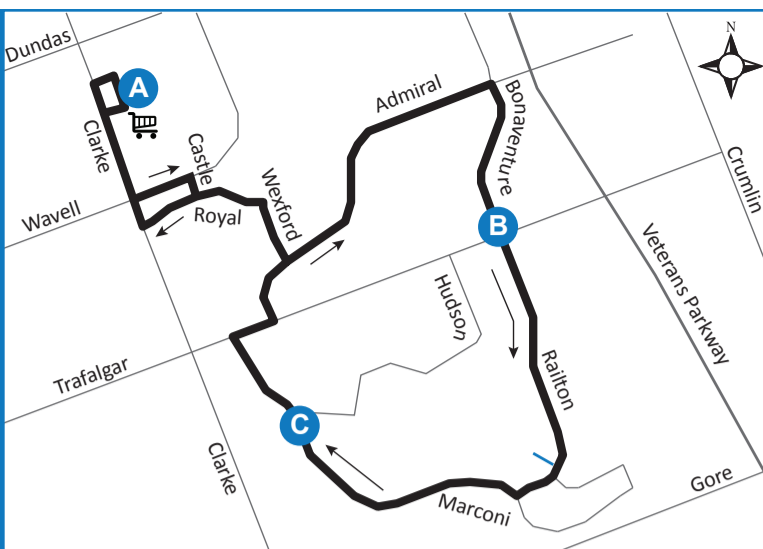

# 35 ARGYLE MALL - TRAFALGAR HEIGHTS

Map Legend

**A** Timepoint Shopping Centre Route Direction

Effective: April 30th, 2023

519-451-1347  
www.londontransit.ca

## ROUTE 35 - MONDAY TO FRIDAY

SOUTHBOUND		NORTHBOUND		
Argyle Mall	Bonaventure at Trafalgar	Bonaventure at Trafalgar	Marconi at Noel	Argyle Mall
<b>A</b>	<b>B</b>	<b>B</b>	<b>C</b>	<b>A</b>
LVS	ARR	LVS		ARR
-	<b>7:00</b>	7:00	7:07	7:14
7:17	7:27	7:27	7:34	7:41
7:47	7:57	7:57	8:04	8:11
8:17	8:27	8:27	8:34	8:41
8:47	8:57	8:57	9:04	9:11
9:17	9:27	9:27	9:34	9:41
9:47	9:57	9:57	10:04	10:11
10:17	10:27	10:27	10:34	10:41
10:47	10:57	10:57	11:04	11:11
11:17	11:27	11:27	11:34	11:41
11:47	11:57	11:57	12:04	12:11
12:17	12:27	12:27	12:34	12:41
12:47	12:57	12:57	1:04	1:11
1:17	1:27	1:27	1:34	1:41
1:47	1:57	1:57	2:04	2:12
2:17	2:27	2:27	2:34	2:42
2:47	2:57	2:57	3:04	3:12
3:17	3:27	3:27	3:34	3:42
3:47	3:57	3:57	4:04	4:12
4:17	4:27	4:27	4:34	4:42
4:47	4:57	4:57	5:04	5:12
5:17	5:27	5:27	5:34	5:42
5:47	5:57	5:57	6:03	6:10
6:15	6:24	6:25	6:31	6:38
6:43	6:52	6:53	6:59	7:06
7:11	7:20	7:21	7:27	7:34
7:39	7:48	7:49	7:55	8:02
8:07	8:16	8:17	8:23	8:30
8:35	8:44	8:44	8:50	8:57*

ROUTE 35 - SUNDAY / HOLIDAY

SOUTHBOUND		NORTHBOUND		
Argyle Mall	Bonaventure at Trafalgar	Bonaventure at Trafalgar	Marconi at Noel	Argyle Mall
A	B	B	C	A
LVS	ARR	LVS		ARR
-	12:00	12:00	12:06	12:13
12:15	12:24	12:24	12:30	12:37
12:42	12:51	12:51	12:57	1:04
1:09	1:18	1:18	1:24	1:31
1:36	1:45	1:45	1:51	1:58
2:03	2:12	2:12	2:18	2:25
2:30	2:39	2:39	2:45	2:52
3:00	3:09	3:09	3:15	3:22
3:30	3:39	3:39	3:45	3:52
4:00	4:09	4:09	4:15	4:22
4:27	4:36	4:36	4:42	4:49
4:54	5:03	5:03	5:10	5:17
5:22	5:31	5:31	5:38	5:45
5:50	5:59	5:59	6:06	6:13
6:18	6:27	6:27	6:34	6:41
6:45	6:54	6:54	7:01	7:08*