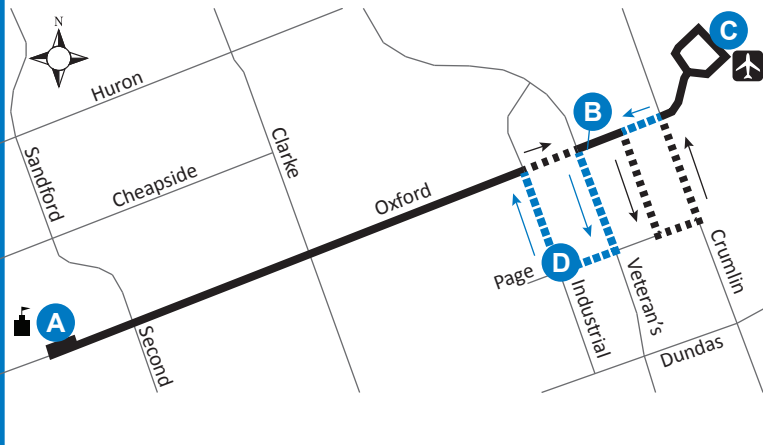

FANSHAWE COLLEGE - LONDON AIRPORT

36

Map Legend

	Timepoint		Shopping Centre		College/ University
	Airport	36	Service Notes		Route Direction

Effective: April 30th, 2023

519-451-1347
www.londontransit.ca

FANSHAWE COLLEGE - LONDON AIRPORT

36

Map Legend

	Timepoint		Shopping Centre		College/ University
	Airport	36	Service Notes		Route Direction

Effective: April 30th, 2023

519-451-1347
www.londontransit.ca

ROUTE 36 - MONDAY TO FRIDAY

use realtime.londontransit.ca for up-to-date arrivals

EASTBOUND			WESTBOUND	
Fanshawe College	Oxford at Veterans Parkway	London Airport	Page at Industrial	Fanshawe College
A	B	C	D	A
LVS		LVS		ARR
6:14	6:20	6:25	6:30	6:36
6:37	6:43	6:48	6:53	6:59
6:51	6:57	7:01	7:06	7:15+
7:07	7:13	7:17	7:22	7:31
7:37	7:43	7:47	7:52	8:01
8:07	8:13	8:17	8:22	8:31
8:37	8:43	8:47	8:52	9:01
9:07	9:13	9:17	9:22	9:31
9:37	9:43	9:47	9:52	10:01
10:07	10:13	10:17	10:22	10:31
10:37	10:43	10:47	10:52	11:01
11:07	11:13	11:17	11:22	11:31
11:37	11:43	11:47	11:52	12:01
12:07	12:13	12:17	12:22	12:31
12:37	12:43	12:47	12:52	1:01
1:07	1:13	1:17	1:22	1:31
1:37	1:43	1:47	1:52	2:01
2:07	2:13	2:17	2:22	2:31
2:37	2:43	2:47	2:52	3:01
3:07	3:14	3:20	3:26	3:36
3:42	3:49	3:55	4:01	4:11
4:17	4:24	4:30	4:36	4:46
4:52	4:59	5:05	5:11	5:21
5:27	5:34	5:40	5:46	5:56
6:02	6:09	6:15	6:21	6:31
6:37	6:44	6:50	6:56	7:06*
10:36	10:42	10:46	10:51	11:00
11:09	11:15	11:19	11:23	11:31*

LEGEND

+	Route Change	*	Bus into Garage
---	--------------	---	-----------------

SERVICE NOTE:Route 36 operates on weekdays only, excluding holidays.