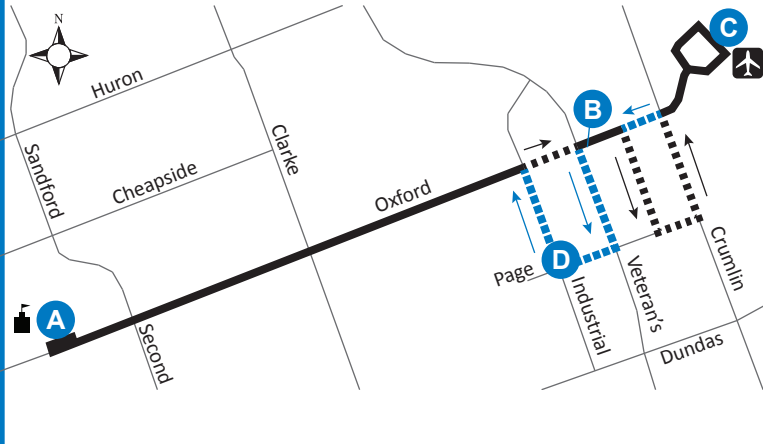

FANSHAWE COLLEGE - LONDON AIRPORT

36

Map Legend

	Timepoint		Shopping Centre		College/ University
	Airport	36	Service Notes		Route Direction

Effective: April 30th, 2023

519-451-1347
www.londontransit.ca

FANSHAWE COLLEGE - LONDON AIRPORT

36

Map Legend

	Timepoint		Shopping Centre		College/ University
	Airport	36	Service Notes		Route Direction

Effective: April 30th, 2023

519-451-1347
www.londontransit.ca

ROUTE 36 - MONDAY TO FRIDAY

use realtime.londontransit.ca for up-to-date arrivals

EASTBOUND			WESTBOUND	
Fanshawe College	Oxford at Veterans Parkway	London Airport	Page at Industrial	Fanshawe College
A	B	C	D	A
LVS		LVS		ARR
6:14	6:20	6:25	6:30	6:36
6:37	6:43	6:48	6:53	6:59
6:51	6:57	7:01	7:06	7:15+
7:07	7:13	7:17	7:22	7:31
7:37	7:43	7:47	7:52	8:01
8:07	8:13	8:17	8:22	8:31
8:37	8:43	8:47	8:52	9:01
9:07	9:13	9:17	9:22	9:31
9:37	9:43	9:47	9:52	10:01
10:07	10:13	10:17	10:22	10:31
10:37	10:43	10:47	10:52	11:01
11:07	11:13	11:17	11:22	11:31
11:37	11:43	11:47	11:52	12:01
12:07	12:13	12:17	12:22	12:31
12:37	12:43	12:47	12:52	1:01
1:07	1:13	1:17	1:22	1:31
1:37	1:43	1:47	1:52	2:01
2:07	2:13	2:17	2:22	2:31
2:37	2:43	2:47	2:52	3:01
3:07	3:14	3:20	3:26	3:36
3:42	3:49	3:55	4:01	4:11
4:17	4:24	4:30	4:36	4:46
4:52	4:59	5:05	5:11	5:21
5:27	5:34	5:40	5:46	5:56
6:02	6:09	6:15	6:21	6:31
6:37	6:44	6:50	6:56	7:06*
10:36	10:42	10:46	10:51	11:00
11:09	11:15	11:19	11:23	11:31*

LEGEND

+	Route Change	*	Bus into Garage
---	--------------	---	-----------------

SERVICE NOTE:Route 36 operates on weekdays only, excluding holidays.