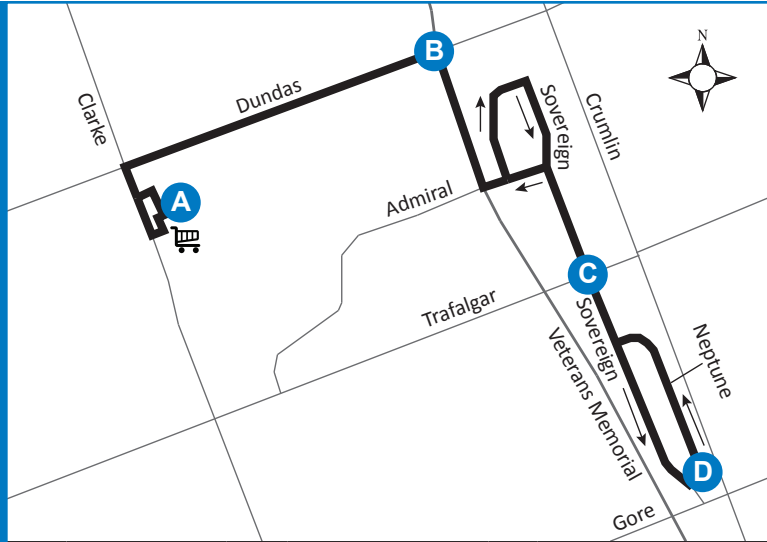

37 ARGYLE MALL - NEPTUNE CRESCENT

Map Legend	
A	Timepoint
	Shopping Centre

Effective: April 30th, 2023	
	Route Direction

519-451-1347
www.londontransit.ca

ROUTE 37 - MONDAY TO FRIDAY

use realtime.londontransit.ca for up-to-date arrivals

SOUTHBOUND				NORTHBOUND		
Argyle Mall	Dundas at Veteran's Parkway	Sovereign at Trafalgar	Neptune at Sovereign	Sovereign at Trafalgar	Dundas at Veteran's Parkway	Argyle Mall
A	B	C	D	C	B	A
LVS						ARR
6:42	6:47	6:52	6:55	6:57	7:01	7:05
7:12	7:17	7:22	7:25	7:27	7:31	7:35
7:42	7:47	7:52	7:55	7:57	8:01	8:05
8:12	8:17	8:22	8:25	8:27*	To Garage	
No Service Until PM						
3:28	3:33	3:38	3:41	3:43	3:47	3:51
3:58	4:03	4:08	4:11	4:13	4:17	4:21
4:28	4:33	4:38	4:41	4:43	4:47	4:51
4:58	5:03	5:08	5:11	5:13	5:17	5:21*

LEGEND

+	Route Change	*	Bus into Garage
----------	--------------	----------	-----------------

SERVICE NOTE:

Route 37 operates from 6:30am to 8:30am and from 3:30pm to 5:30pm