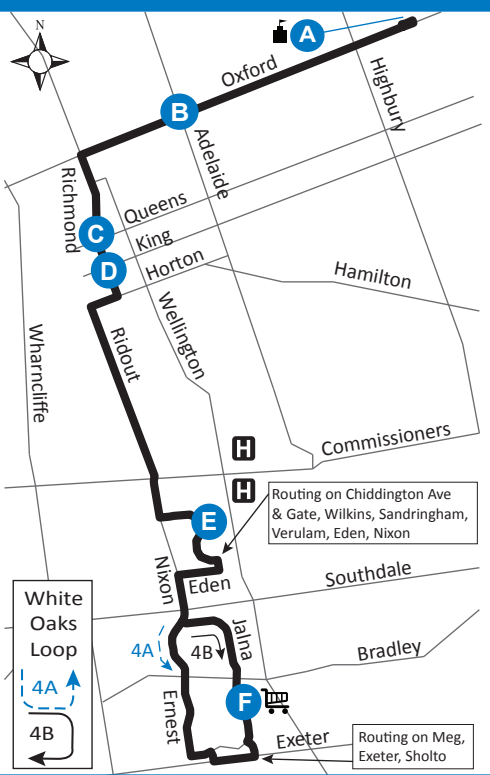

4

FANSHAWE COLLEGE - WHITE OAKS MALL

519-451-1347
www.londontransit.ca