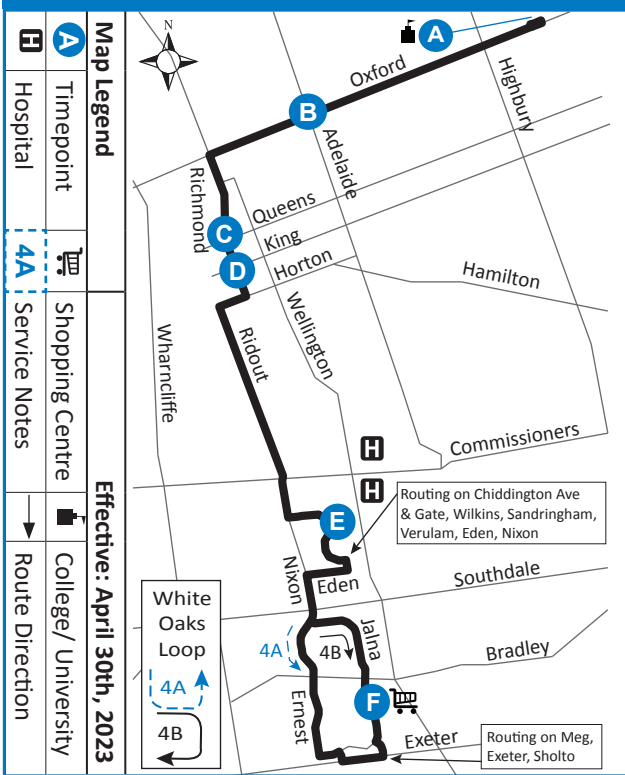

4

FANSHAWE COLLEGE - WHITE OAKS MALL

519-451-1347
www.londontransit.ca

ROUTE 4 - MONDAY TO FRIDAY