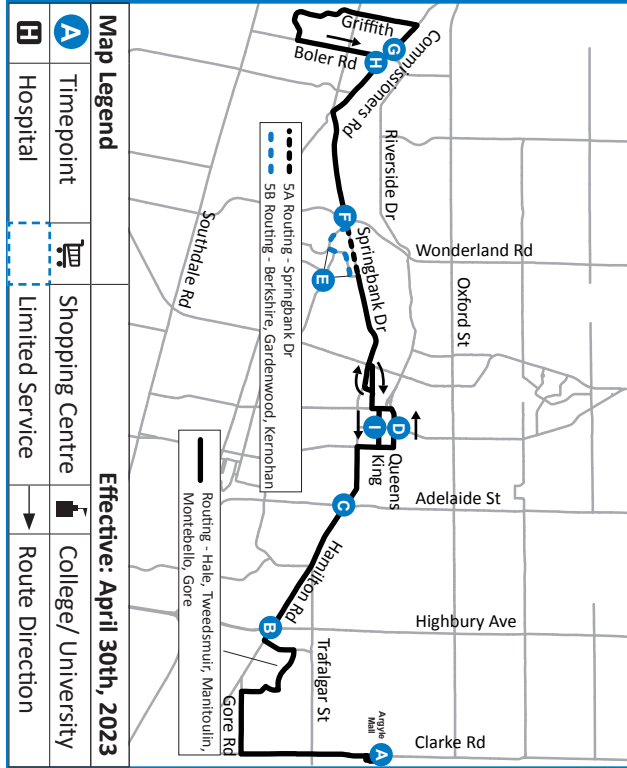

5

BYRON - ARGYLE MALL

A Map Legend	H Hospital
A Timepoint	H Shopping Centre
H Limited Service	H College/ University
	H Route Direction

519-451-1347
www.londontransit.ca

5

BYRON - ARGYLE MALL

A Map Legend	H Hospital
A Timepoint	H Shopping Centre
H Limited Service	H College/ University
	H Route Direction

LEGEND

+	Route Change	*	Bus into Garage
0:00	Bus goes into service 1min earlier at Clarke and Churchill		
8:12	Bus goes into service 2min earlier at Wellington and Dundas		

use realtime.londontransit.ca for up-to-date arrivals