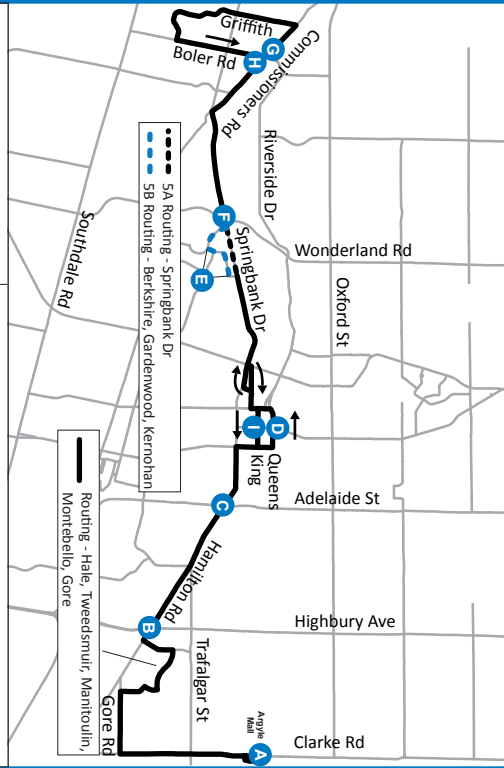

5

BYRON - ARGYLE MALL

A Map Legend	H Hospital
A Timepoint	H Shopping Centre
H Limited Service	H College/ University
	H Route Direction

519-451-1347
www.londontransit.ca

5

BYRON - ARGYLE MALL

A Map Legend	H Hospital
A Timepoint	H Shopping Centre
H Limited Service	H College/ University
	H Route Direction

LEGEND

+	Route Change	*	Bus into Garage
0:00	Bus goes into service 1min earlier at Clarke and Churchill		
8:12	Bus goes into service 2min earlier at Wellington and Dundas		

use realtime.londontransit.ca for up-to-date arrivals