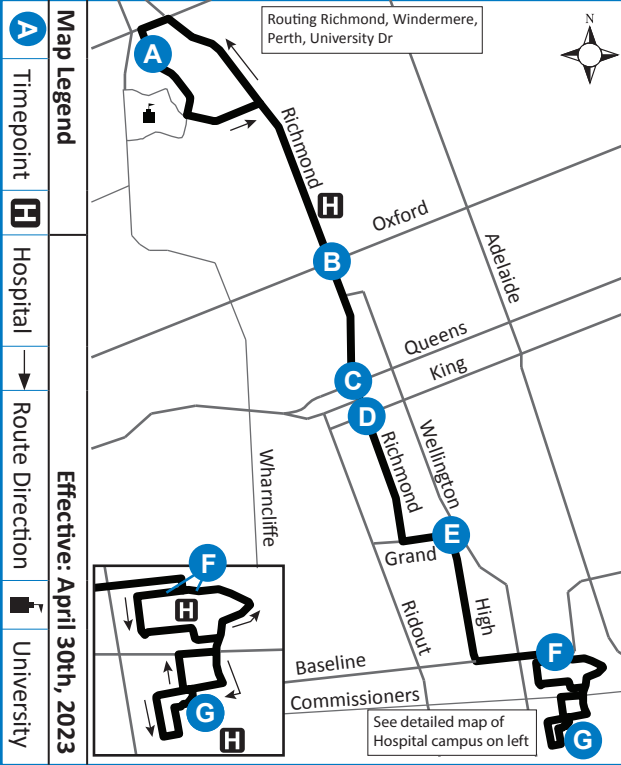

6

UNIVERSITY HOSPITAL - PARKWOOD INSTITUTE

6

UNIVERSITY HOSPITAL - PARKWOOD INSTITUTE

519-451-1347  
www.londontransit.ca

519-451-1347  
www.londontransit.ca

ROUTE 6 - MONDAY TO FRIDAY

SOUTHBOUND							NORTHBOUND						
University Hospital	Richmond at Oxford	Richmond at Queens	Richmond at King	High at Grand	Victoria Hospital Zone B	Parkwood Hospital	Parkwood Hospital	Victoria Hospital Zone E	High at Grand	Richmond at King	Richmond at Queens	Richmond at Oxford	University Hospital
A	B	C	D	E	F	G	G	F	E	D	C	B	A
LVS			LVS			ARR	LVS				LVS		ARR
-	-	-	-	-	-	5:44	5:44	5:48	5:55	6:00	6:02	6:07	6:13
-	-	-	-	-	-	6:10	6:10	6:14	6:21	6:26	6:30	6:35	6:41
6:15	6:23	6:27	6:30	6:36	6:41	6:48	6:50	6:54	7:02	7:08	7:10	7:15	7:24
-	-	-	-	-	-	7:14	7:15	7:19	7:27	7:33	7:35	7:40	7:49
6:50	7:00	7:04	7:05	7:10	7:15	7:23	7:35	7:39	7:47	7:53	7:55	8:00	8:09
7:25	7:35	7:39	7:40	7:45	7:50	7:58	8:00	8:04	8:12	8:18	8:20	8:25	8:34
7:50	8:00	8:04	8:05	8:10	8:15	8:23	8:25	8:29	8:37	8:43	8:45	8:50	8:59
8:15	8:25	8:29	8:30	8:35	8:40	8:48	8:50	8:54	9:01	9:08	9:10	9:16	9:24
8:40	8:50	8:54	8:55	9:00	9:05	9:13	9:20	9:24	9:31	9:38	9:40	9:46	9:54
9:09	9:19	9:23	9:25	9:30	9:35	9:43	9:50	9:54	10:01	10:08	10:10	10:16	10:24
9:34	9:44	9:48	9:50	9:55	10:00	10:08	10:15	10:19	10:26	10:33	10:35	10:41	10:49
10:04	10:14	10:18	10:20	10:25	10:30	10:38	10:45	10:49	10:56	11:03	11:05	11:11	11:19
10:34	10:44	10:48	10:50	10:55	11:00	11:08	11:15	11:19	11:26	11:33	11:35	11:41	11:49
10:59	11:09	11:13	11:15	11:20	11:25	11:33	11:45	11:49	11:56	12:03	12:05	12:11	12:19
11:29	11:39	11:43	11:45	11:50	11:55	12:03	12:10	12:14	12:21	12:28	12:30	12:36	12:44
11:56	12:08	12:13	12:15	12:20	12:25	12:33	12:40	12:44	12:51	12:58	1:00	1:06	1:14
12:26	12:38	12:43	12:45	12:50	12:55	1:03	1:10	1:14	1:21	1:28	1:30	1:36	1:44
12:56	1:08	1:13	1:15	1:20	1:25	1:33	1:41	1:45	1:52	1:58	2:00	2:06	2:16
1:21	1:33	1:38	1:40	1:45	1:50	1:58	2:11	2:15	2:22	2:28	2:30	2:36	2:46
1:53	2:03	2:08	2:10	2:15	2:21	2:29	2:36	2:40	2:47	2:53	2:55	3:01	3:11
2:23	2:33	2:38	2:40	2:45	2:51	2:59	3:06	3:10	3:17	3:23	3:25	3:31	3:41
2:53	3:03	3:08	3:10	3:15	3:21	3:29	3:31	3:35	3:42	3:48	3:50	3:56	4:06
3:23	3:33	3:38	3:40	3:45	3:51	3:59	4:00	4:04	4:11	4:17	4:20	4:28	4:38
3:51	4:03	4:08	4:10	4:15	4:21	4:29	4:30	4:34	4:41	4:47	4:50	4:58	5:08
4:16	4:28	4:33	4:35	4:40	4:46	4:54	5:00	5:04	5:11	5:17	5:20	5:28	5:38
4:46	4:58	5:03	5:05	5:10	5:16	5:24	5:30	5:34	5:41	5:47	5:50	5:58	6:08
5:16	5:28	5:33	5:35	5:40	5:45	5:51	5:57	6:00	6:07	6:13	6:15	6:20	6:28
5:47	5:59	6:04	6:05	6:10	6:15	6:21	6:22	6:25	6:32	6:38	6:40	6:45	6:53
6:12	6:24	6:29	6:30	6:35	6:40	6:46	6:47	6:50	6:57	7:03	7:05	7:10	7:18
6:37	6:49	6:54	6:55	7:00	7:05	7:11	7:12	7:15	7:22	7:28	7:30	7:35	7:43
7:02	7:14	7:19	7:20	7:25	7:30	7:36	7:37	7:40	7:47	7:53	7:55	8:00	8:08
7:27	7:39	7:44	7:45	7:50	7:55	8:01	8:02	8:05	8:12	8:18	8:20	8:25	8:33
7:48	8:00	8:05	8:06	8:11	8:16	8:22	8:26	8:29	8:36	8:42	8:44	8:49	8:57
8:13	8:25	8:30	8:31	8:36	8:41	8:47	8:48	8:51	8:57	9:02	9:04	9:09	9:16
8:45	8:55	8:59	9:00	9:05	9:10	9:16	9:23	9:26	9:32	9:37	9:39	9:44	9:51
8:58	9:08	9:13	9:14*	To Garage									
9:20	9:30	9:34	9:35	9:40	9:45	9:51	9:58	10:01	10:07	10:12	10:14	10:19	10:26
10:01	10:11	10:15	10:16	10:21	10:26	10:32	10:33	10:36	10:42	10:47	10:49	10:54	11:01
10:31	10:41	10:45	10:46	10:51	10:56	11:02	11:03	11:06	11:12	11:17	11:19	11:24	11:31
11:11	11:21	11:25	11:26	11:31	11:36	11:42	11:43	11:46	11:52	11:57	11:59	12:04	12:11
11:32	11:42	11:46	11:47	11:51	11:56	12:02*	To Garage						
12:11	12:20	12:24	12:25*	To Garage									