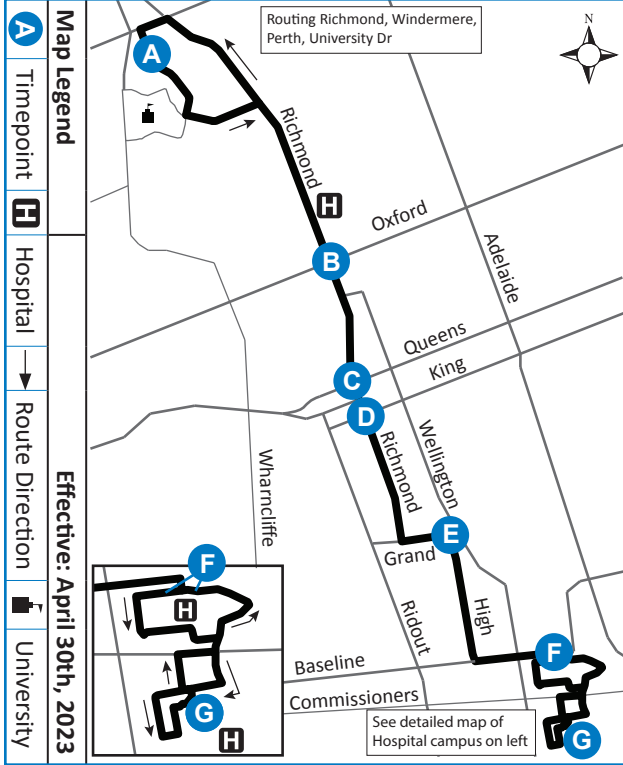

6

UNIVERSITY HOSPITAL - PARKWOOD INSTITUTE

6

UNIVERSITY HOSPITAL - PARKWOOD INSTITUTE

519-451-1347  
www.londontransit.ca

519-451-1347  
www.londontransit.ca

ROUTE 6 - MONDAY TO FRIDAY

SOUTHBOUND							NORTHBOUND						
University Hospital	Richmond at Oxford	Richmond at Queens	Richmond at King	High at Grand	Victoria Hospital Zone B	Parkwood Hospital	Parkwood Hospital	Victoria Hospital Zone E	High at Grand	Richmond at King	Richmond at Queens	Richmond at Oxford	University Hospital
A	B	C	D	E	F	G	G	F	E	D	C	B	A
LVS			LVS			ARR	LVS				LVS		ARR
-	-	-	-	-	-	5:44	5:44	5:48	5:55	6:00	6:02	6:07	6:13
-	-	-	-	-	-	6:10	6:10	6:14	6:21	6:26	6:30	6:35	6:41
6:15	6:23	6:27	6:30	6:36	6:41	6:48	6:50	6:54	7:02	7:08	7:10	7:15	7:24
-	-	-	-	-	-	7:14	7:15	7:19	7:27	7:33	7:35	7:40	7:49
6:50	7:00	7:04	7:05	7:10	7:15	7:23	7:35	7:39	7:47	7:53	7:55	8:00	8:09
7:25	7:35	7:39	7:40	7:45	7:50	7:58	8:00	8:04	8:12	8:18	8:20	8:25	8:34
7:50	8:00	8:04	8:05	8:10	8:15	8:23	8:25	8:29	8:37	8:43	8:45	8:50	8:59
8:15	8:25	8:29	8:30	8:35	8:40	8:48	8:50	8:54	9:01	9:08	9:10	9:16	9:24
8:40	8:50	8:54	8:55	9:00	9:05	9:13	9:20	9:24	9:31	9:38	9:40	9:46	9:54
9:09	9:19	9:23	9:25	9:30	9:35	9:43	9:50	9:54	10:01	10:08	10:10	10:16	10:24
9:34	9:44	9:48	9:50	9:55	10:00	10:08	10:15	10:19	10:26	10:33	10:35	10:41	10:49
10:04	10:14	10:18	10:20	10:25	10:30	10:38	10:45	10:49	10:56	11:03	11:05	11:11	11:19
10:34	10:44	10:48	10:50	10:55	11:00	11:08	11:15	11:19	11:26	11:33	11:35	11:41	11:49
10:59	11:09	11:13	11:15	11:20	11:25	11:33	11:45	11:49	11:56	12:03	12:05	12:11	12:19
11:29	11:39	11:43	11:45	11:50	11:55	12:03	12:10	12:14	12:21	12:28	12:30	12:36	12:44
11:56	12:08	12:13	12:15	12:20	12:25	12:33	12:40	12:44	12:51	12:58	1:00	1:06	1:14
12:26	12:38	12:43	12:45	12:50	12:55	1:03	1:10	1:14	1:21	1:28	1:30	1:36	1:44
12:56	1:08	1:13	1:15	1:20	1:25	1:33	1:41	1:45	1:52	1:58	2:00	2:06	2:16
1:21	1:33	1:38	1:40	1:45	1:50	1:58	2:11	2:15	2:22	2:28	2:30	2:36	2:46
1:53	2:03	2:08	2:10	2:15	2:21	2:29	2:36	2:40	2:47	2:53	2:55	3:01	3:11
2:23	2:33	2:38	2:40	2:45	2:51	2:59	3:06	3:10	3:17	3:23	3:25	3:31	3:41
2:53	3:03	3:08	3:10	3:15	3:21	3:29	3:31	3:35	3:42	3:48	3:50	3:56	4:06
3:23	3:33	3:38	3:40	3:45	3:51	3:59	4:00	4:04	4:11	4:17	4:20	4:28	4:38
3:51	4:03	4:08	4:10	4:15	4:21	4:29	4:30	4:34	4:41	4:47	4:50	4:58	5:08
4:16	4:28	4:33	4:35	4:40	4:46	4:54	5:00	5:04	5:11	5:17	5:20	5:28	5:38
4:46	4:58	5:03	5:05	5:10	5:16	5:24	5:30	5:34	5:41	5:47	5:50	5:58	6:08
5:16	5:28	5:33	5:35	5:40	5:45	5:51	5:57	6:00	6:07	6:13	6:15	6:20	6:28
5:47	5:59	6:04	6:05	6:10	6:15	6:21	6:22	6:25	6:32	6:38	6:40	6:45	6:53
6:12	6:24	6:29	6:30	6:35	6:40	6:46	6:47	6:50	6:57	7:03	7:05	7:10	7:18
6:37	6:49	6:54	6:55	7:00	7:05	7:11	7:12	7:15	7:22	7:28	7:30	7:35	7:43
7:02	7:14	7:19	7:20	7:25	7:30	7:36	7:37	7:40	7:47	7:53	7:55	8:00	8:08
7:27	7:39	7:44	7:45	7:50	7:55	8:01	8:02	8:05	8:12	8:18	8:20	8:25	8:33
7:48	8:00	8:05	8:06	8:11	8:16	8:22	8:26	8:29	8:36	8:42	8:44	8:49	8:57
8:13	8:25	8:30	8:31	8:36	8:41	8:47	8:48	8:51	8:57	9:02	9:04	9:09	9:16
8:45	8:55	8:59	9:00	9:05	9:10	9:16	9:23	9:26	9:32	9:37	9:39	9:44	9:51
8:58	9:08	9:13	9:14*	To Garage									
9:20	9:30	9:34	9:35	9:40	9:45	9:51	9:58	10:01	10:07	10:12	10:14	10:19	10:26
10:01	10:11	10:15	10:16	10:21	10:26	10:32	10:33	10:36	10:42	10:47	10:49	10:54	11:01
10:31	10:41	10:45	10:46	10:51	10:56	11:02	11:03	11:06	11:12	11:17	11:19	11:24	11:31
11:11	11:21	11:25	11:26	11:31	11:36	11:42	11:43	11:46	11:52	11:57	11:59	12:04	12:11
11:32	11:42	11:46	11:47	11:51	11:56	12:02*	To Garage						
12:11	12:20	12:24	12:25*	To Garage									