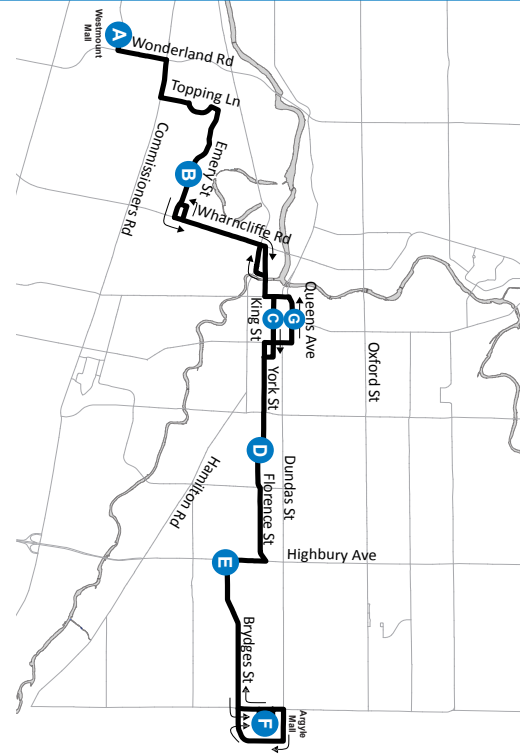

7

WESTMOUNT MALL - ARGYLE MALL

- Map Legend**
- A** Timepoint
- H** Hospital
- Route Direction
- University

519-451-1347
www.londontransit.ca

7

WESTMOUNT MALL - ARGYLE MALL

- Map Legend**
- A** Timepoint
- H** Hospital
- Route Direction
- University