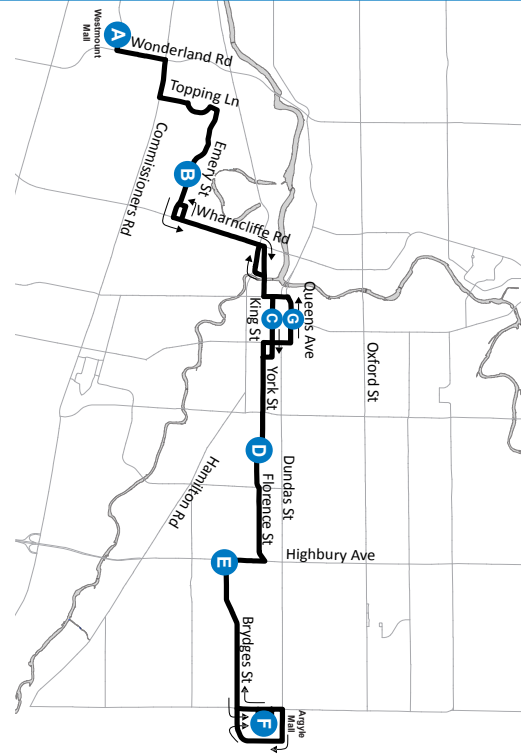

7

WESTMOUNT MALL - ARGYLE MALL

- Map Legend**
- A** Timepoint
- H** Hospital
- Route Direction
- University

519-451-1347
www.londontransit.ca

7

WESTMOUNT MALL - ARGYLE MALL

- Map Legend**
- A** Timepoint
- H** Hospital
- Route Direction
- University