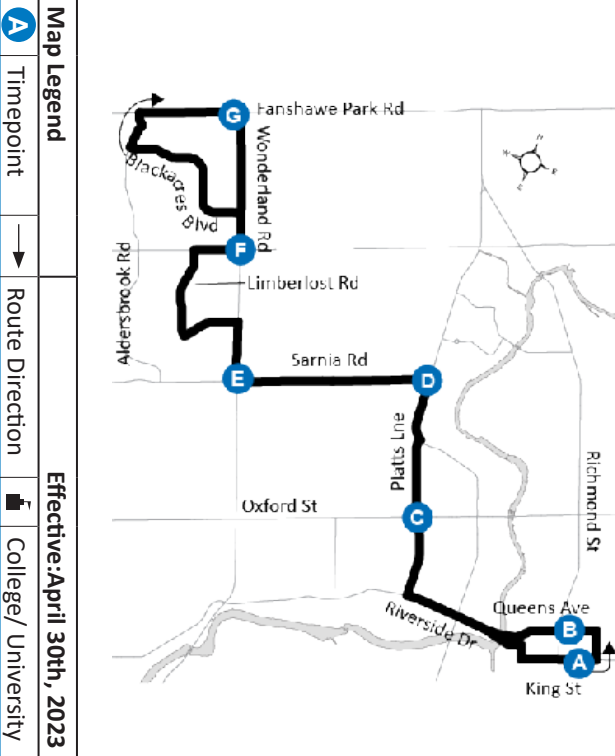

## DOWNTOWN - WHITEHILLS

519-451-1347  
www.londontransit.ca

#### LEGEND

+	Route Change	*	Bus into Garage
0:00	Bus goes into service at Wonderland at Gainsborough 7 min earlier		

use realtime.londontransit.ca for up-to-date arrivals