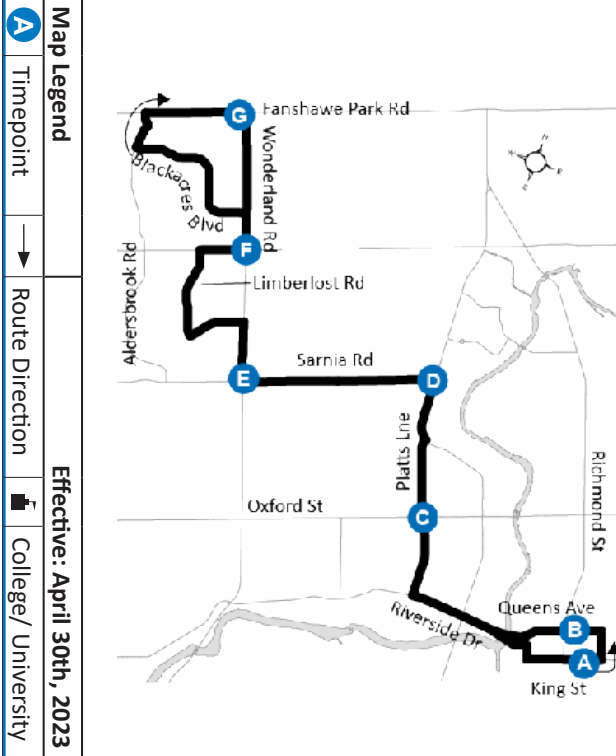

## DOWNTOWN - WHITEHILLS

519-451-1347  
www.londontransit.ca

#### LEGEND

+	Route Change	*	Bus into Garage
0:00	Bus goes into service at Wonderland at Gainsborough 7 min earlier		

use realtime.londontransit.ca for up-to-date arrivals