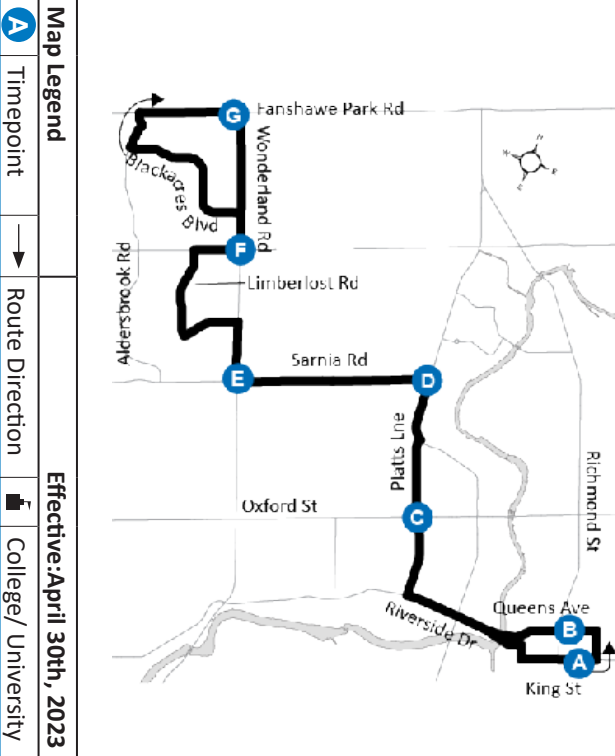

9

DOWNTOWN - WHITEHILLS

519-451-1347
www.londontransit.ca

9