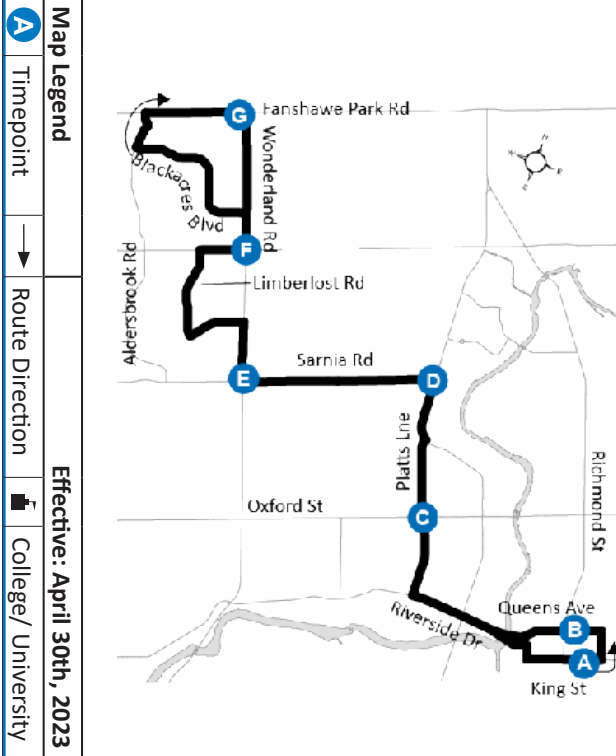

DOWNTOWN - WHITEHILLS

519-451-1347
www.londontransit.ca

ROUTE 9 - MONDAY TO FRIDAY