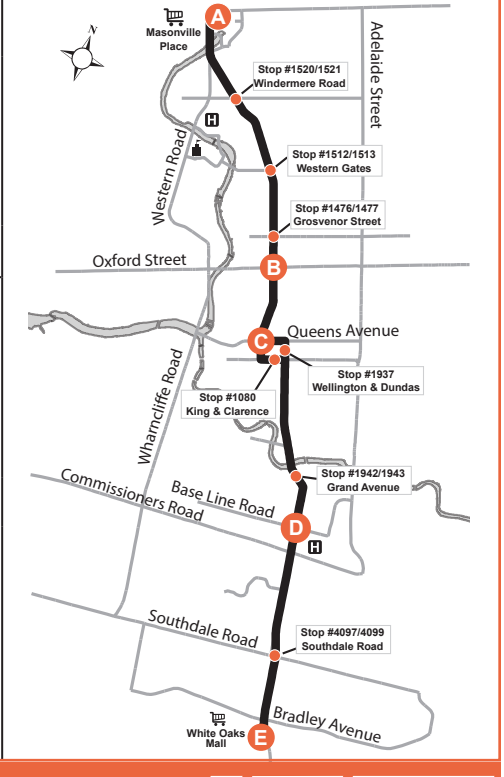

90 EXPRESS MASONVILLE PLACE - WHITE OAKS MALL

90 EXPRESS MASONVILLE PLACE - WHITE OAKS MALL

Map Legend	Effective: April 30th, 2023
A Timepoint	H Shopping Centre
● Stop Location	H Hospital
● Stop Location	90 Service Notes

519-451-1347
www.londontransit.ca

Map Legend	Effective: April 30th, 2023
A Timepoint	H Shopping Centre
● Stop Location	H Hospital
● Stop Location	90 Service Notes

519-451-1347
www.londontransit.ca

ROUTE 90 - MONDAY TO FRIDAY