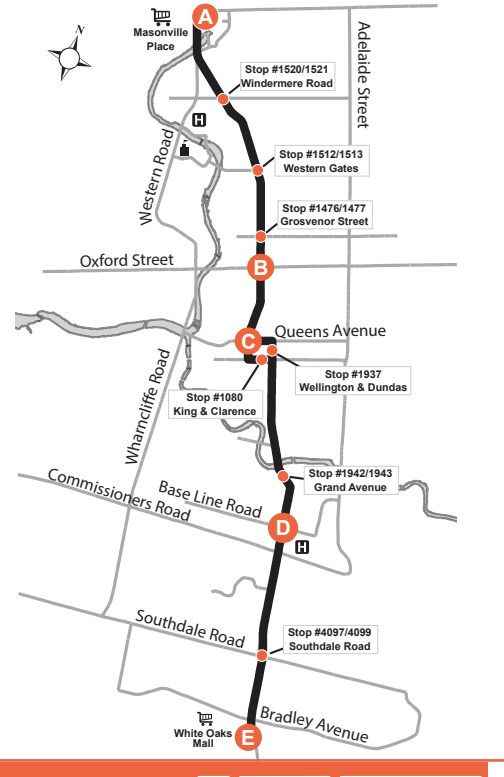

90 EXPRESS MASONVILLE PLACE - WHITE OAKS MALL

90 EXPRESS MASONVILLE PLACE - WHITE OAKS MALL

Map Legend	Effective: April 30th, 2023
A Timepoint	H Shopping Centre
● Stop Location	H Hospital
● Stop Location	90 Service Notes

519-451-1347
www.londontransit.ca

Map Legend	Effective: April 30th, 2023
A Timepoint	H Shopping Centre
● Stop Location	H Hospital
● Stop Location	90 Service Notes

519-451-1347
www.londontransit.ca

ROUTE 90 - MONDAY TO FRIDAY