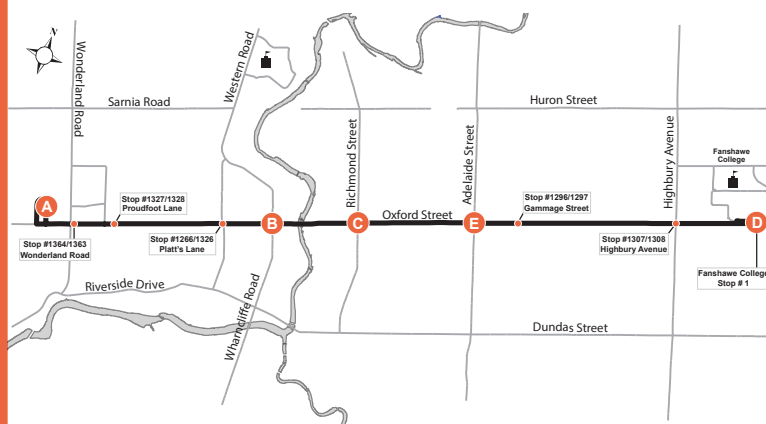

EXPRESS  
FANSHAWE COLLEGE -  
OXFORD AT WONDERLAND

91

Map Legend

<b>A</b>	Timepoint		College	91	Service Notes
<b>●</b>	Stop Location		Route Direction		

Effective: April 30th, 2023

519-451-1347  
www.londontransit.ca

LEGEND

*	Bus into Garage	+	Route Change
---	-----------------	---	--------------

**ROUTE 91 - SATURDAY**

EASTBOUND				WESTBOUND			
Capulet at Oxford	Oxford at Wharncliffe	Oxford at Richmond	Fanshawe College Stop 1	Fanshawe College Stop 1	Oxford at Adelaide	Oxford at Richmond	Capulet at Oxford
<b>A</b>	<b>B</b>	<b>C</b>	<b>D</b>	<b>D</b>	<b>E</b>	<b>C</b>	<b>A</b>
LVS			ARR	LVS			ARR
-	-	-	-	10:50	10:57	11:00	11:11
-	-	-	-	11:15	11:22	11:25	11:36
11:14	11:22	11:25	11:34	11:40	11:47	11:50	12:01
11:39	11:47	11:50	11:59	12:05	12:13	12:16	12:29
12:04	12:13	12:16	12:25	12:30	12:38	12:41	12:54
12:30	12:39	12:42	12:51	12:55	1:03	1:06	1:19
12:55	1:04	1:07	1:16	1:20	1:28	1:31	1:44
1:20	1:29	1:32	1:41	1:45	1:53	1:56	2:09
1:45	1:54	1:57	2:06	2:10	2:18	2:21	2:33
2:10	2:19	2:22	2:32	2:35	2:43	2:46	2:58
2:35	2:44	2:47	2:57	3:00	3:08	3:11	3:23
3:00	3:09	3:12	3:22	3:25	3:33	3:36	3:48
3:25	3:34	3:37	3:47	3:50	3:58	4:01	4:13
3:50	3:59	4:02	4:12	4:15	4:23	4:26	4:38
4:15	4:24	4:27	4:37	4:40	4:48	4:51	5:03
4:40	4:49	4:52	5:02	5:05	5:13	5:16	5:28
5:05	5:14	5:17	5:27	5:30	5:38	5:41	5:53
5:30	5:39	5:42	5:52	5:55	6:03	6:06	6:17
5:55	6:04	6:07	6:17	6:20	6:28	6:31	6:42
6:20	6:28	6:31	6:41	6:45	6:53	6:56	7:07
6:45	6:53	6:56	7:06	7:10	7:18	7:21	7:32
7:10	7:18	7:21	7:31	7:35	7:43	7:46	7:57
7:35	7:43	7:46	7:56	8:00	8:08	8:11	8:22
8:00	8:08	8:11	8:21	8:25	8:33	8:36	8:47
8:25	8:33	8:36	8:46	8:50	8:58	9:01	9:10
8:50	8:58	9:01	9:09*	To Garage			
9:13	9:20	9:22	9:30*	To Garage			