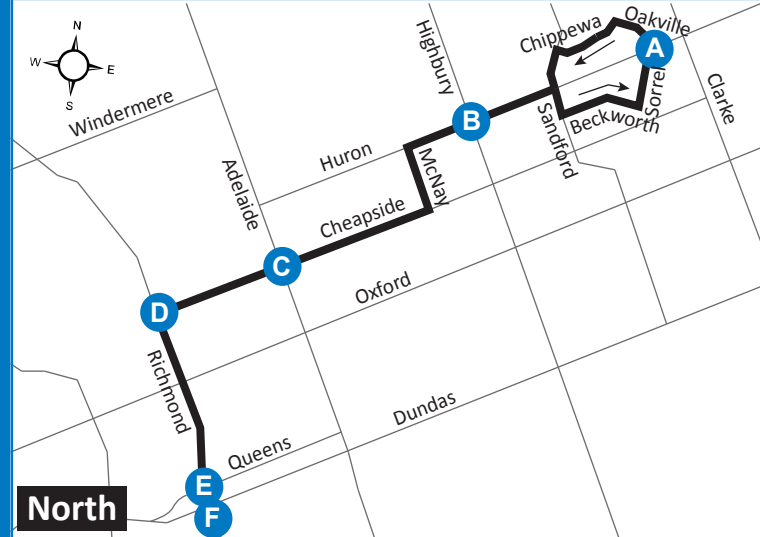

# 15 HURON HEIGHTS - WESTMOUNT MALL

Map Legend: A Timepoint, Shopping Centre, Route Direction. Effective: June 25th, 2023. 519-451-1347 www.londontransit.ca

# 15 HURON HEIGHTS - WESTMOUNT MALL

Map Legend: A Timepoint, Shopping Centre, Route Direction. Effective: June 25th, 2023. 519-451-1347 www.londontransit.ca

use realtime.londontransit.ca for up-to-date arrivals