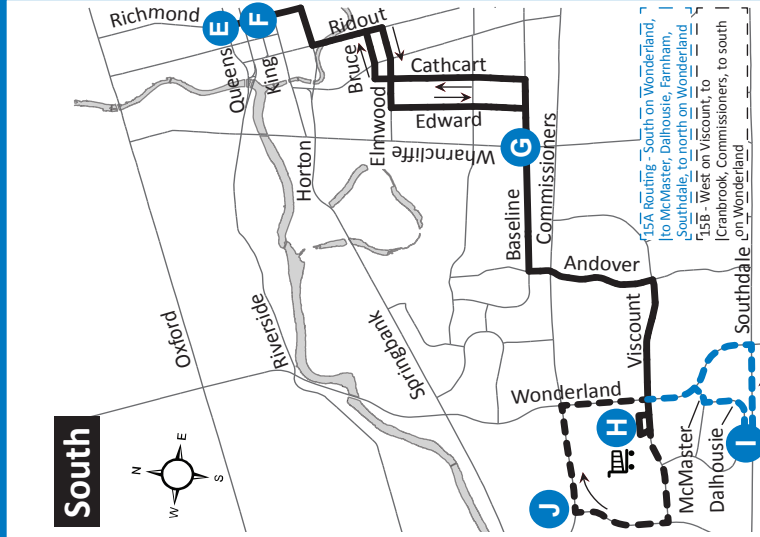

# 15 HURON HEIGHTS - WESTMOUNT MALL

Map Legend: A Timepoint, Shopping Centre, Route Direction. Effective: June 25th, 2023. 519-451-1347 www.londontransit.ca

# 15 HURON HEIGHTS - WESTMOUNT MALL

Map Legend: A Timepoint, Shopping Centre, Route Direction. Effective: June 25th, 2023. 519-451-1347 www.londontransit.ca

use realtime.londontransit.ca for up-to-date arrivals