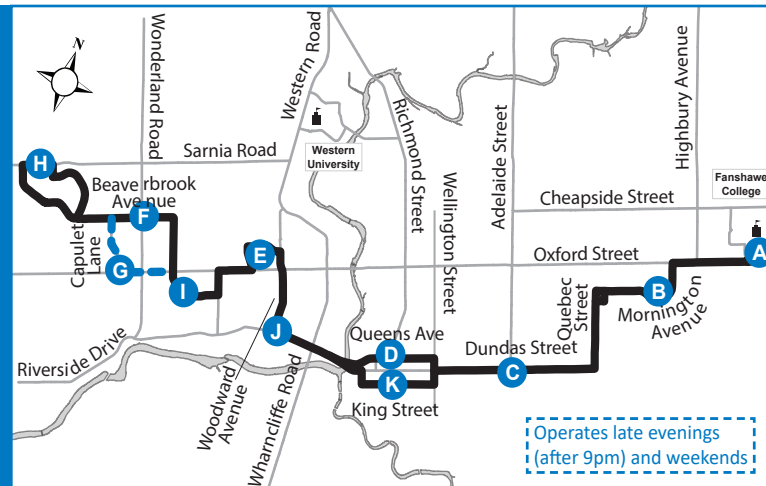

Map Legend

| | | |
|--------------------|-----------------|--------------------|
| A Timepoint | Shopping Centre | College/University |
| Route Direction | | |

Effective: June 25th, 2023

Operates late evenings (after 9pm) and weekends