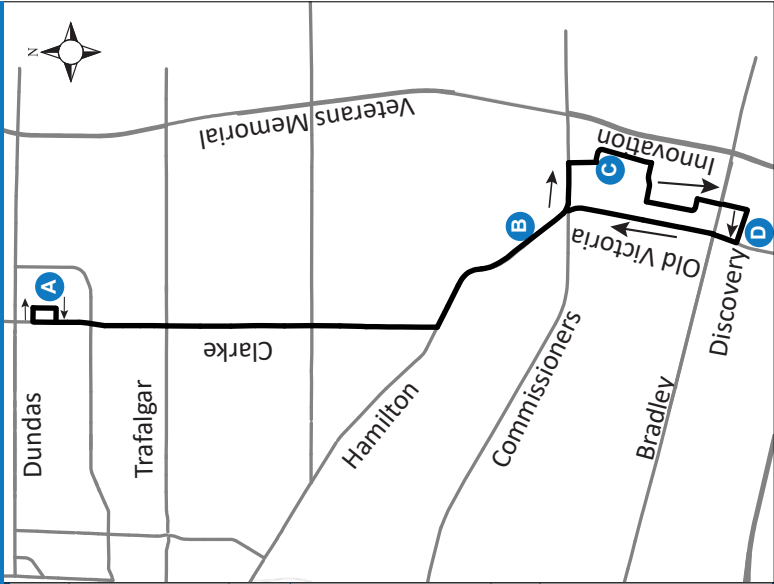

38 ARGYLE MALL - INNOVATION PARK

519-451-1347
www.londontransit.ca

ROUTE 38 - MONDAY TO FRIDAY

SOUTHBOUND				NORTHBOUND	
Argyle Mall	Hamilton at Oriole	2860 Innovation	Discovery west of Dr Oetker	Hamilton at Oriole	Argyle Mall
A	B	C	D	B	A
LVS					ARR
6:32	6:41	6:45	6:50	6:55	7:04
7:12	7:21	7:25	7:30	7:35	7:44
7:52	8:01	8:05	8:10	8:15	8:24
8:32	8:41	8:45	8:50*	To Garage	
1:30	1:39	1:43	1:48	1:53	2:02
2:10	2:19	2:23	2:28	2:33	2:42
2:50	2:59	3:03	3:08	3:13	3:22
3:30	3:39	3:43	3:48	3:53	4:02
4:10	4:19	4:23	4:28	4:33	4:42
4:50	4:59	5:03	5:08	5:13	5:22
5:30	5:39	5:43	5:48	5:53	6:02
6:10	6:19	6:23	6:28	6:33	6:42*
10:32	10:41	10:45	10:50	10:55	11:04
11:12	11:21	11:25	11:30	11:35	11:44*

LEGEND

* Bus into Garage + Route Change