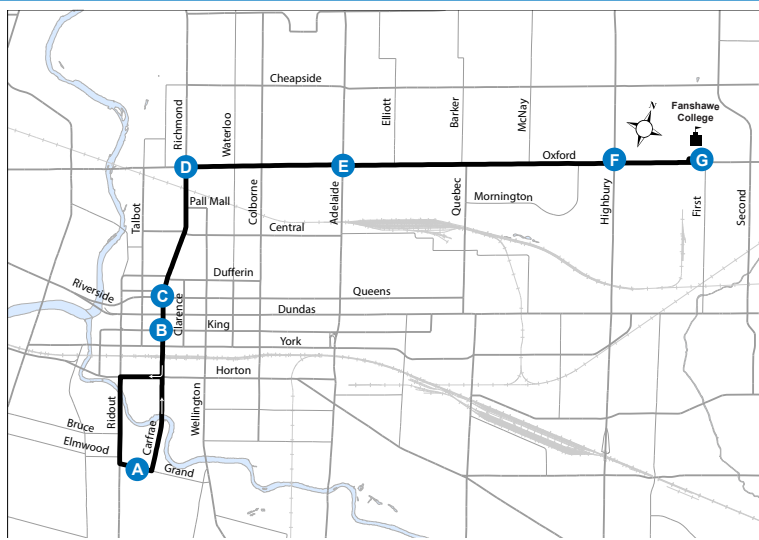

104 RIDOUT & GRAND - FANSHAWE COLLEGE

Map Legend

A	Timepoint	→	Route Direction		College
----------	-----------	---	-----------------	--	---------

Effective: September 3, 2023

519-451-1347
www.londontransit.ca