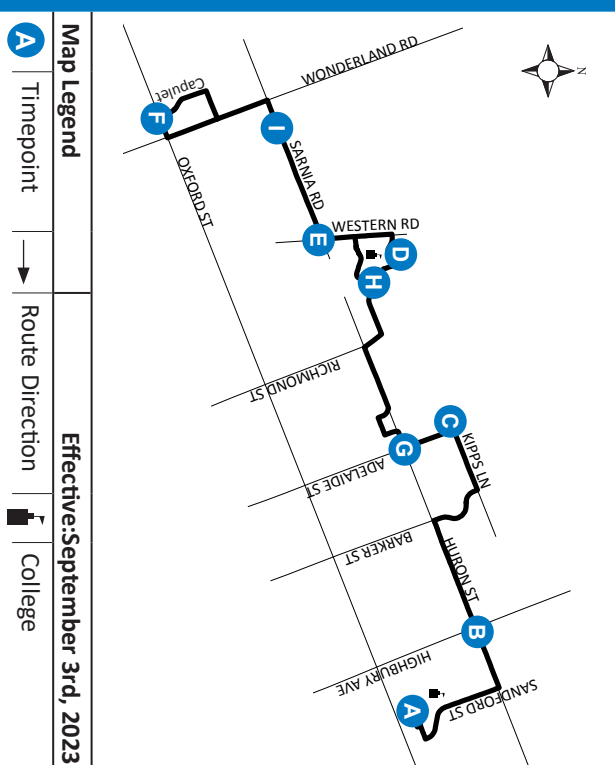

27 FANSHAWE COLLEGE - CAPULET

519-451-1347
www.londontransit.ca

ROUTE 27 - MONDAY TO FRIDAY