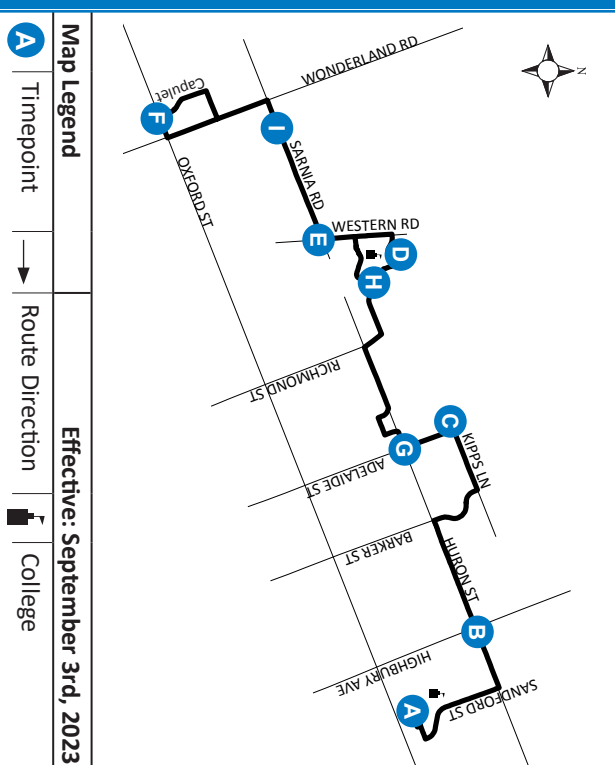

27 FANSHAWE COLLEGE - CAPULET

519-451-1347
www.londontransit.ca