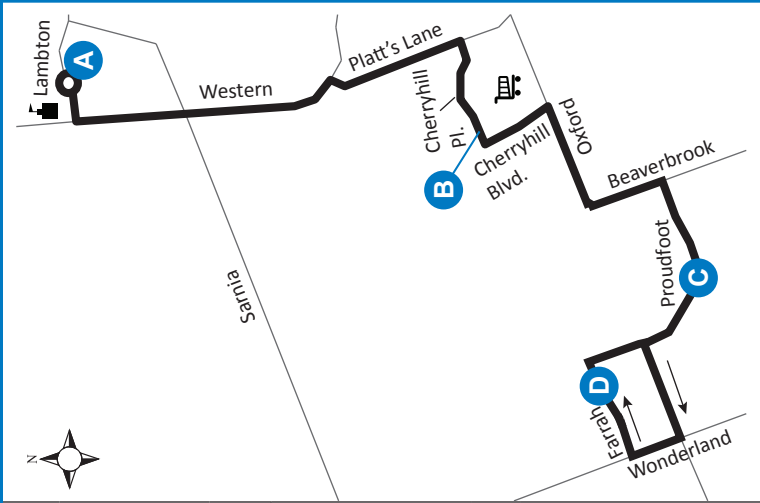

33 ALUMNI HALL - PROUDFOOT

Map Legend

Effective: September 3, 2023

A	Timepoint	→	Route Direction		Shopping Centre
	University		Service Notes		

519-451-1347
www.londontransit.ca

ROUTE 33 - MONDAY TO FRIDAY

use realtime.londontransit.ca for up-to-date arrivals

LEGEND

+	Route Change	*	Bus into Garage
0:00	Bus goes into service at Proudfoot and Oxford 4 min earlier		

SPECIAL NOTE:
Route 33 operates on weekdays only, excluding holidays.