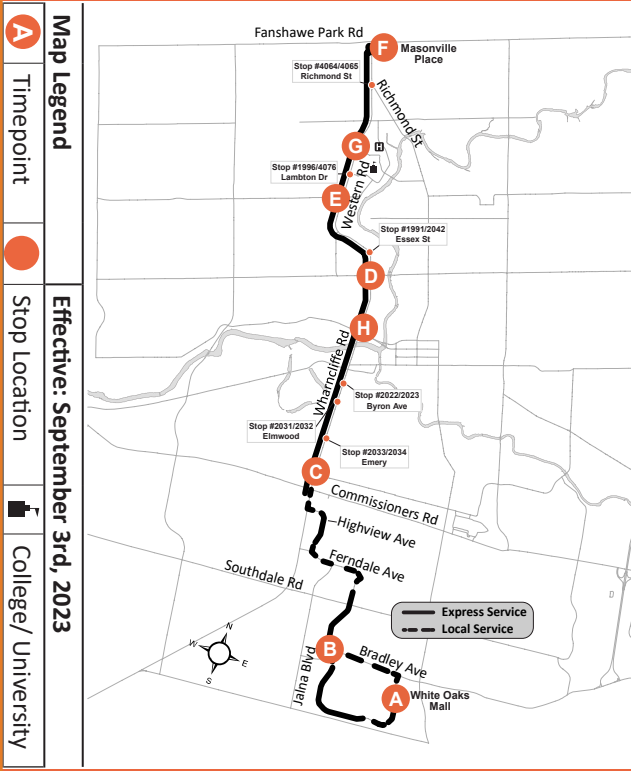

93 WHITE OAKS MALL - MASONVILLE PLACE

93 WHITE OAKS MALL - MASONVILLE PLACE

519-451-1347
www.londontransit.ca

519-451-1347
www.londontransit.ca

ROUTE 93 - MONDAY TO FRIDAY

NORTHBOUND						SOUTHBOUND						
White Oaks Mall	Jalna at Erica	Wharmcliffe at Base Line	Wharmcliffe at Oxford	Western at Phillip Aziz	Masonville Place	Masonville Place	Western at Elgin	Wharmcliffe at Oxford	Wharmcliffe at Wyatt	Wharmcliffe at Base Line	Jalna at Erica	White Oaks Mall
A	B	C	D	E	F	F	G	D	H	C	B	A
LVS					ARR	LVS						ARR
-	-	-	-	-	-	-	-	-	-	-	-	6:00
-	-	-	-	-	-	-	-	-	-	-	-	6:45
6:00	6:07	6:16	6:25	6:28	6:34	6:35	6:40	6:44	6:47	6:51	7:00	7:04
-	-	-	-	-	-	6:45	6:54	7:02	7:07	7:14	7:27	7:33
6:45	6:52	7:01	7:14	7:20	7:30	7:33	7:42	7:50	7:55	8:02	8:15	8:21
7:10	7:20	7:35	7:48	7:54	8:04	8:10	8:19	8:27	8:32	8:39	8:52	8:58
7:40	7:50	8:05	8:18	8:24	8:34	8:40	8:49	8:57	9:02	9:09	9:22	9:28
8:27	8:37	8:52	9:05	9:11	9:21	9:27	9:35	9:41	9:44	9:50	10:00	10:05
9:07	9:14	9:23	9:34	9:38	9:44	9:55	10:03	10:09	10:12	10:18	10:28	10:33
9:35	9:42	9:51	10:02	10:06	10:12	10:20	10:28	10:34	10:37	10:43	10:53	10:58
10:10	10:17	10:26	10:37	10:41	10:47	10:50	10:58	11:04	11:07	11:13	11:23	11:28
10:45	10:52	11:01	11:12	11:16	11:22	11:24	11:31	11:37	11:40	11:46	11:56	12:01
11:10	11:17	11:26	11:37	11:41	11:47	11:51	11:58	12:04	12:07	12:13	12:23	12:28
11:40	11:47	11:56	12:07	12:11	12:17	12:21	12:28	12:34	12:37	12:43	12:53	12:58
12:10	12:17	12:27	12:38	12:42	12:49	12:51	12:58	1:04	1:07	1:13	1:23	1:28
12:38	12:45	12:55	1:06	1:10	1:17	1:21	1:28	1:34	1:37	1:43	1:53	1:58
-	-	-	-	-	-	1:42	1:50	1:57	2:00	2:06	2:18	2:23
1:10	1:17	1:27	1:36	1:40	1:47	1:47	1:55	2:02	2:05	2:11	2:23	2:28
1:40	1:47	1:57	2:08	2:12	2:19	2:19	2:27	2:34	2:37	2:43	2:55	3:00
2:10	2:18	2:30	2:42	2:46	2:53	2:53	3:01	3:08	3:11	3:17	3:29	3:34
2:23	2:31	2:43	2:55	2:59	3:06	3:10	3:18	3:25	3:28	3:34	3:46	3:51
2:33	2:41	2:53	3:05	3:09	3:16	3:35	3:43	3:53	3:58	4:06	4:19	4:25
3:10	3:18	3:30	3:42	3:46	3:53	3:59	4:07	4:17	4:22	4:30	4:43	4:49
3:39	3:47	3:59	4:11	4:15	4:22	4:26	4:34	4:44	4:49	4:57	5:10	5:16
4:00	4:10	4:25	4:39	4:45	4:55	4:58	5:06	5:16	5:21	5:29	5:42	5:48
4:30	4:40	4:55	5:09	5:15	5:25	5:30	5:38	5:48	5:53	6:01	6:14	6:20
5:03	5:13	5:28	5:42	5:48	5:58	6:07	6:13	6:20	6:23	6:30	6:40	6:44
5:26	5:36	5:51	6:05	6:11	6:21*	To Garage						
5:50	6:00	6:15	6:27	6:33	6:43	6:43	6:49	6:56	6:59	7:06	7:16	7:20
6:30	6:37	6:46	6:56	7:02	7:09	7:14	7:20	7:27	7:30	7:37	7:47	7:51
6:55	7:02	7:11	7:21	7:27	7:34	7:44	7:50	7:57	8:00	8:07	8:17	8:21
7:25	7:32	7:41	7:51	7:57	8:04	8:06	8:12	8:19	8:22	8:29	8:39	8:43
8:01	8:08	8:17	8:27	8:33	8:40	8:48	8:55	9:01	9:04	9:10	9:19	9:23
8:27	8:34	8:43	8:53	8:59	9:06*	To Garage						
8:54	9:01	9:10	9:20	9:26	9:33	9:45	9:52	9:58	10:01	10:07	10:16	10:20
9:33	9:39	9:47	9:57	10:01	10:07	10:10	10:17	10:23	10:26	10:32	10:41	10:45
10:31	10:37	10:45	10:55	10:59	11:05	11:10	11:17	11:23	11:26	11:32	11:41	11:45
11:00	11:06	11:14	11:24	11:28	11:34	11:40	11:47	11:53	11:56	12:02	12:11	12:15
11:55	12:01	12:09	12:19	12:23	12:29*	To Garage						
12:15*	To Garage											