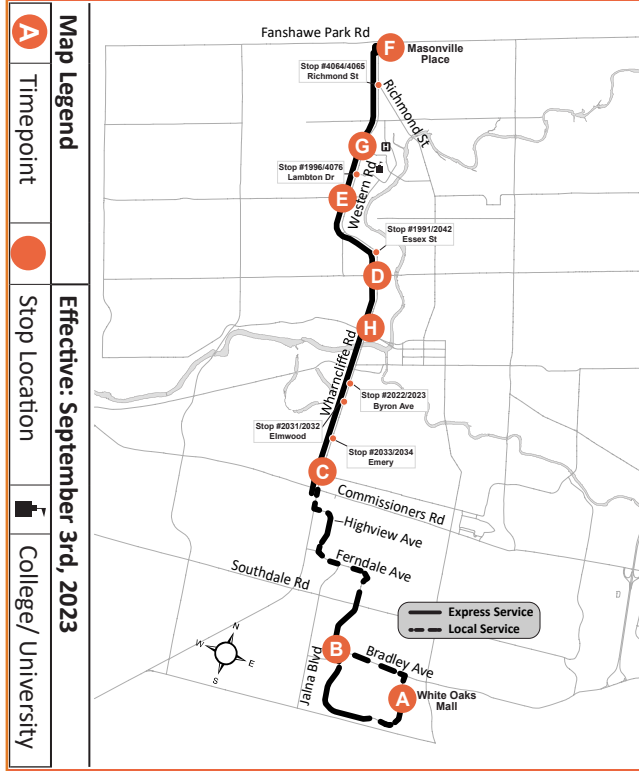

93 WHITE OAKS MALL - MASONVILLE PLACE

93 WHITE OAKS MALL - MASONVILLE PLACE

519-451-1347
www.londontransit.ca

519-451-1347
www.londontransit.ca

ROUTE 93 - MONDAY TO FRIDAY

NORTHBOUND						SOUTHBOUND						
White Oaks Mall	Jalna at Erica	Wharmcliffe at Base Line	Wharmcliffe at Oxford	Western at Phillip Aziz	Masonville Place	Masonville Place	Western at Elgin	Wharmcliffe at Oxford	Wharmcliffe at Wyatt	Wharmcliffe at Base Line	Jalna at Erica	White Oaks Mall
A	B	C	D	E	F	F	G	D	H	C	B	A
LVS					ARR	LVS						ARR
-	-	-	-	-	-	-	-	-	-	-	-	6:00
-	-	-	-	-	-	-	-	-	-	-	-	6:45
6:00	6:07	6:16	6:25	6:28	6:34	6:35	6:40	6:44	6:47	6:51	7:00	7:04
-	-	-	-	-	-	6:45	6:54	7:02	7:07	7:14	7:27	7:33
6:45	6:52	7:01	7:14	7:20	7:30	7:33	7:42	7:50	7:55	8:02	8:15	8:21
7:10	7:20	7:35	7:48	7:54	8:04	8:10	8:19	8:27	8:32	8:39	8:52	8:58
7:40	7:50	8:05	8:18	8:24	8:34	8:40	8:49	8:57	9:02	9:09	9:22	9:28
8:27	8:37	8:52	9:05	9:11	9:21	9:27	9:35	9:41	9:44	9:50	10:00	10:05
9:07	9:14	9:23	9:34	9:38	9:44	9:55	10:03	10:09	10:12	10:18	10:28	10:33
9:35	9:42	9:51	10:02	10:06	10:12	10:20	10:28	10:34	10:37	10:43	10:53	10:58
10:10	10:17	10:26	10:37	10:41	10:47	10:50	10:58	11:04	11:07	11:13	11:23	11:28
10:45	10:52	11:01	11:12	11:16	11:22	11:24	11:31	11:37	11:40	11:46	11:56	12:01
11:10	11:17	11:26	11:37	11:41	11:47	11:51	11:58	12:04	12:07	12:13	12:23	12:28
11:40	11:47	11:56	12:07	12:11	12:17	12:21	12:28	12:34	12:37	12:43	12:53	12:58
12:10	12:17	12:27	12:38	12:42	12:49	12:51	12:58	1:04	1:07	1:13	1:23	1:28
12:38	12:45	12:55	1:06	1:10	1:17	1:21	1:28	1:34	1:37	1:43	1:53	1:58
-	-	-	-	-	-	1:42	1:50	1:57	2:00	2:06	2:18	2:23
1:10	1:17	1:27	1:36	1:40	1:47	1:47	1:55	2:02	2:05	2:11	2:23	2:28
1:40	1:47	1:57	2:08	2:12	2:19	2:19	2:27	2:34	2:37	2:43	2:55	3:00
2:10	2:18	2:30	2:42	2:46	2:53	2:53	3:01	3:08	3:11	3:17	3:29	3:34
2:23	2:31	2:43	2:55	2:59	3:06	3:10	3:18	3:25	3:28	3:34	3:46	3:51
2:33	2:41	2:53	3:05	3:09	3:16	3:35	3:43	3:53	3:58	4:06	4:19	4:25
3:10	3:18	3:30	3:42	3:46	3:53	3:59	4:07	4:17	4:22	4:30	4:43	4:49
3:39	3:47	3:59	4:11	4:15	4:22	4:26	4:34	4:44	4:49	4:57	5:10	5:16
4:00	4:10	4:25	4:39	4:45	4:55	4:58	5:06	5:16	5:21	5:29	5:42	5:48
4:30	4:40	4:55	5:09	5:15	5:25	5:30	5:38	5:48	5:53	6:01	6:14	6:20
5:03	5:13	5:28	5:42	5:48	5:58	6:07	6:13	6:20	6:23	6:30	6:40	6:44
5:26	5:36	5:51	6:05	6:11	6:21*	To Garage						
5:50	6:00	6:15	6:27	6:33	6:43	6:43	6:49	6:56	6:59	7:06	7:16	7:20
6:30	6:37	6:46	6:56	7:02	7:09	7:14	7:20	7:27	7:30	7:37	7:47	7:51
6:55	7:02	7:11	7:21	7:27	7:34	7:44	7:50	7:57	8:00	8:07	8:17	8:21
7:25	7:32	7:41	7:51	7:57	8:04	8:06	8:12	8:19	8:22	8:29	8:39	8:43
8:01	8:08	8:17	8:27	8:33	8:40	8:48	8:55	9:01	9:04	9:10	9:19	9:23
8:27	8:34	8:43	8:53	8:59	9:06*	To Garage						
8:54	9:01	9:10	9:20	9:26	9:33	9:45	9:52	9:58	10:01	10:07	10:16	10:20
9:33	9:39	9:47	9:57	10:01	10:07	10:10	10:17	10:23	10:26	10:32	10:41	10:45
10:31	10:37	10:45	10:55	10:59	11:05	11:10	11:17	11:23	11:26	11:32	11:41	11:45
11:00	11:06	11:14	11:24	11:28	11:34	11:40	11:47	11:53	11:56	12:02	12:11	12:15
11:55	12:01	12:09	12:19	12:23	12:29*	To Garage						
12:15*	To Garage											