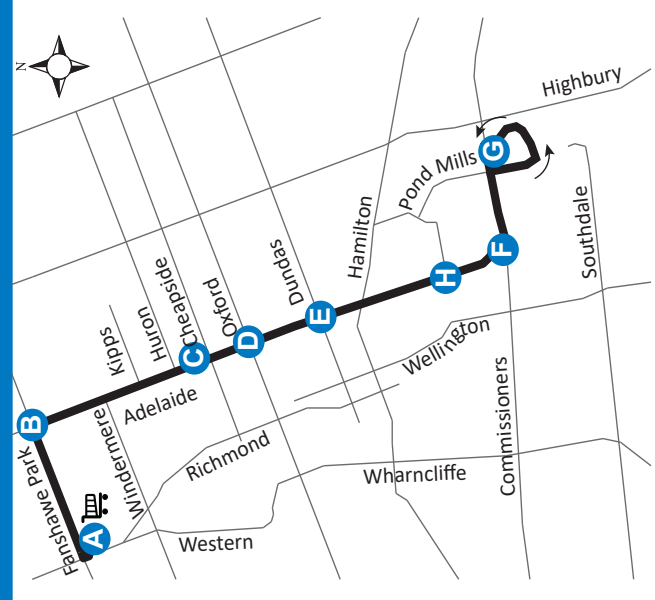

# 16 MASONVILLE PLACE - POND MILLS

Effective: November 26, 2023

Map Legend  
 A Timepoint  
 ↑ Route Direction

519-451-1347  
 www.londontransit.ca

# 16 MASONVILLE PLACE - POND MILLS

Effective: November 26, 2023

Map Legend  
 A Timepoint  
 ↑ Route Direction

519-451-1347  
 www.londontransit.ca

use realtime.londontransit.ca for up-to-date arrivals