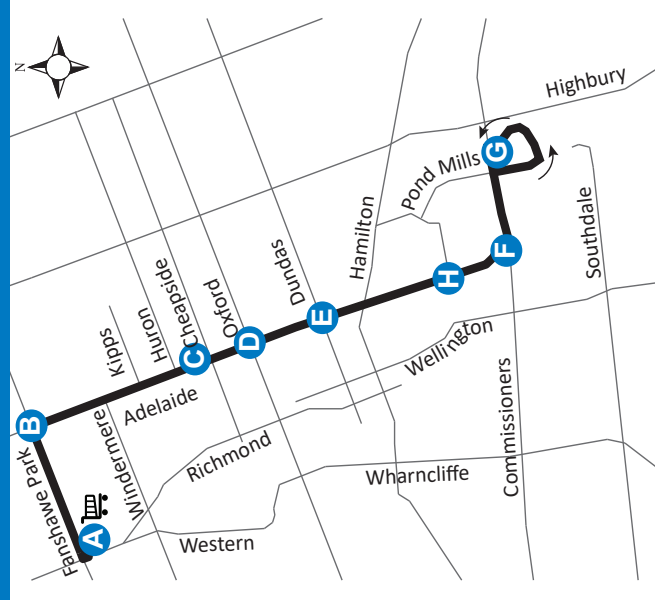

# 16 MASONVILLE PLACE - POND MILLS

Effective: November 26, 2023

Map Legend  
 A Timepoint  
 ↑ Route Direction

519-451-1347  
 www.londontransit.ca

# 16 MASONVILLE PLACE - POND MILLS

Effective: November 26, 2023

Map Legend  
 A Timepoint  
 ↑ Route Direction

519-451-1347  
 www.londontransit.ca

use realtime.londontransit.ca for up-to-date arrivals