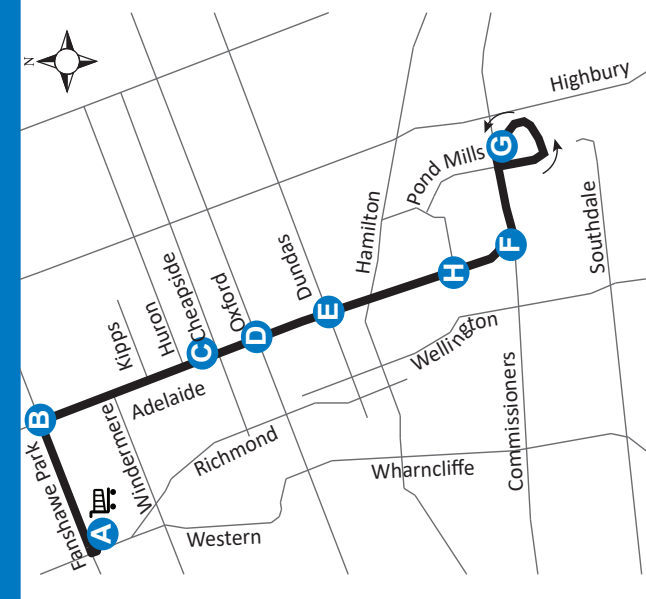

16 MASONVILLE PLACE - POND MILLS

Effective: September 3, 2023

Map Legend
 A Timepoint
 → Route Direction

519-451-1347
 www.londontransit.ca

16 MASONVILLE PLACE - POND MILLS

Effective: September 3, 2023

Map Legend
 A Timepoint
 → Route Direction