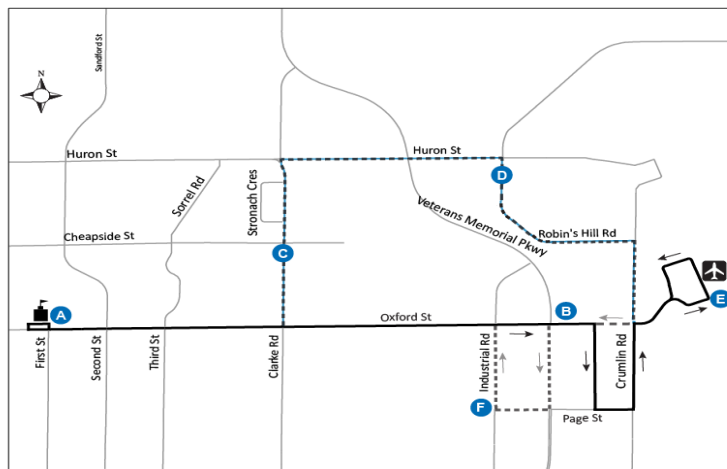

### Map Legend

Timepoint

Shopping Centre

College/ University

Airport

**36**

Service Notes

Route Direction

LEGEND			
+	Route Change	*	Bus into Garage

**SERVICE NOTE:**Route 36 operates on weekdays only, excluding holidays.