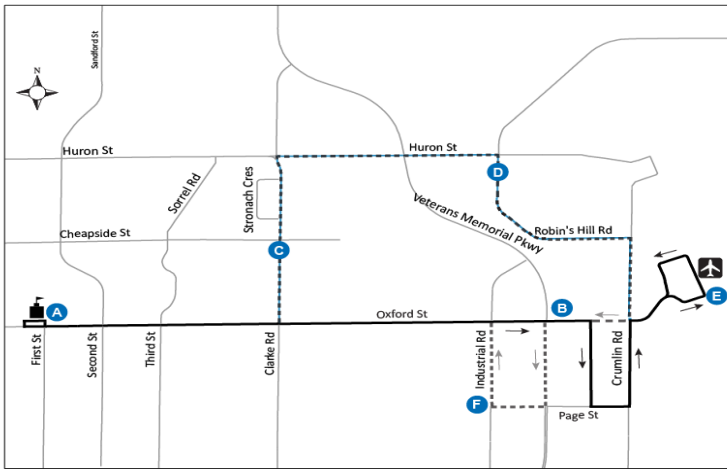

### Map Legend

Timepoint

Shopping Centre

College/ University

Airport

**36**

Service Notes

Route Direction

LEGEND			
+	Route Change	*	Bus into Garage

**SERVICE NOTE:**Route 36 operates on weekdays only, excluding holidays.