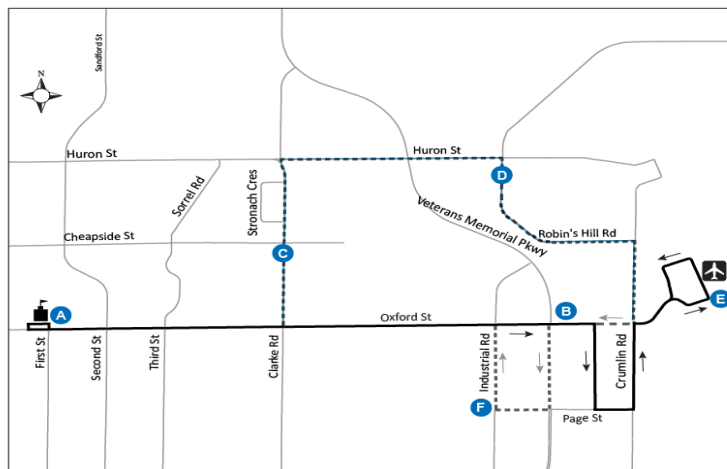

### Map Legend

Timepoint

Shopping Centre

College/ University

Airport

**36**

Service Notes

Route Direction

LEGEND

+	Route Change	*	Bus into Garage
---	--------------	---	-----------------

SERVICE NOTE: Route 36 operates on weekdays only, excluding holidays.