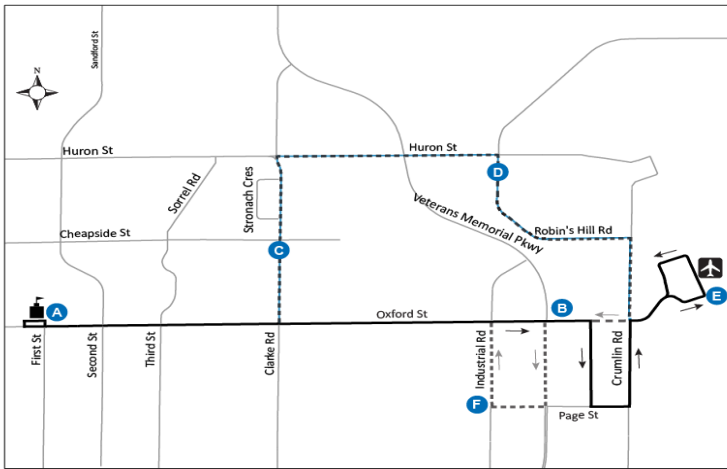

### Map Legend

Timepoint

Shopping Centre

College/ University

Airport

**36**

Service Notes

Route Direction

LEGEND

+	Route Change	*	Bus into Garage
---	--------------	---	-----------------

SERVICE NOTE: Route 36 operates on weekdays only, excluding holidays.