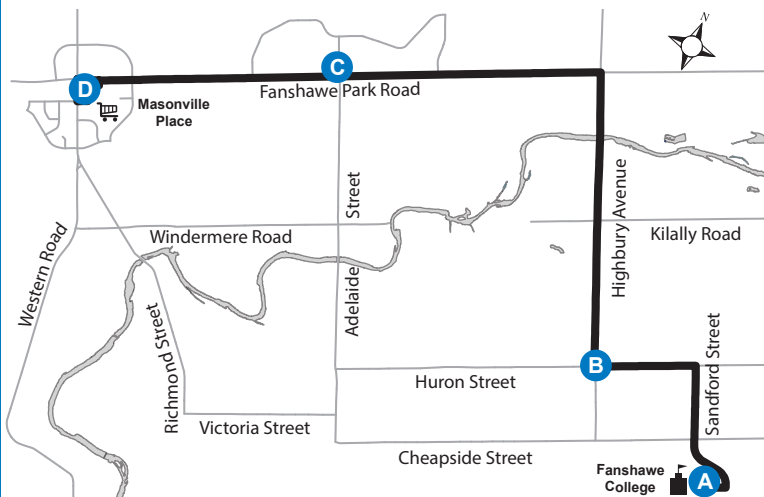

25 FANSHAWE COLLEGE-
MASONVILLE PLACE

Map Legend

A Timepoint	Shopping Centre	College/ University
--------------------	-----------------	---------------------

Effective: February 4, 2024

519-451-1347
www.londontransit.ca