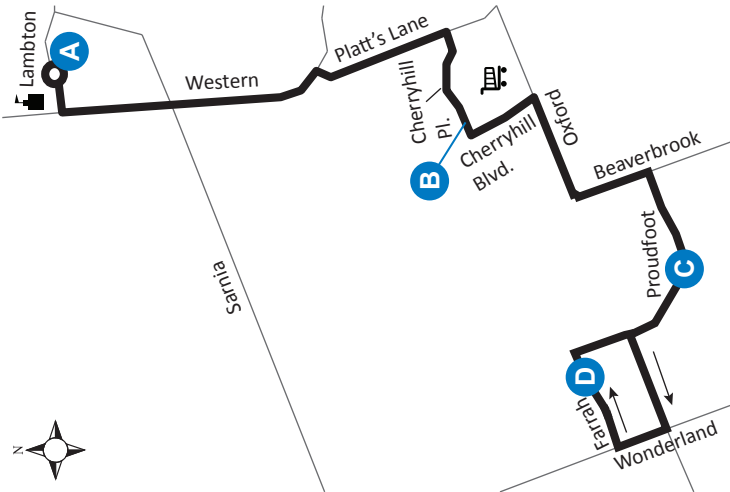

# 33 ALUMNI HALL - PROUDFOOT

<b>Map Legend</b>			<b>Effective: April 28th, 2024</b>		
<b>A</b>	Timepoint	→	Route Direction		Shopping Centre
	University		Service Notes		

**519-451-1347**  
[www.londontransit.ca](http://www.londontransit.ca)

ROUTE 33 - MONDAY TO FRIDAY

*use realtime.londontransit.ca for up-to-date arrivals*

WESTBOUND			EASTBOUND			
Alumni Hall	Proudfoot at Forest Hills	Farrah at Proudfoot	Farrah at Proudfoot	Proudfoot at Forest Hills	Cherryhill at Cherryhill Pl.	Alumni Hall
A	C	D	D	C	B	A
LVS		ARR	LVS			ARR
-	-	<b>7:00</b>	7:01	7:03	7:08	7:16
7:16	7:27	7:32	7:36	7:38	7:43	7:51
7:51	8:02	8:07	8:11	8:13	8:18	8:26
8:26	8:37	8:42	8:46	8:48	8:52	9:00
9:00	9:10	9:15	9:20	9:22	9:26	9:34
9:34	9:44	9:49	9:55	9:57	10:01	10:09
10:09	10:19	10:24	10:30	10:32	10:36	10:44
10:44	10:54	10:59	11:05	11:07	11:11	11:19
11:19	11:29	11:34	11:40	11:42	11:46	11:54
11:54	12:04	12:09	12:15	12:17	12:21	12:29
12:29	12:40	12:45	12:51	12:53	12:57	1:05
1:05	1:16	1:21	1:26	1:28	1:32	1:40
1:40	1:51	1:56	2:01	2:03	2:08	2:16
2:16	2:29	2:36	2:42	2:44	2:49	2:57
2:57	3:10	3:17	3:22	3:24	3:29	3:37
3:37	3:50	3:57	4:02	4:04	4:09	4:18
4:18	4:32	4:37	4:41	4:43	4:48	4:57
4:57	5:11	5:16	5:21	5:23	5:28	5:37
5:37	5:51	5:56	6:01	6:03	6:07	6:14
6:14	6:25	6:29	6:35	6:37	6:41	6:48
6:48	6:59	7:03	7:10	7:12	7:16	7:23
7:23	7:34	7:38	7:45	7:47	7:51	7:58
7:58	8:09	8:13	8:20	8:22	8:26	8:33
8:33	8:44	8:48	8:55	8:57	9:01	9:07
9:07	9:17	9:21	9:29	9:31	9:35	9:41
9:41	9:51	9:55	10:04	10:06	10:10	10:16
10:16	10:26	10:30	10:39*	To Garage		

**LEGEND**

<b>+</b>	Route Change	<b>*</b>	Bus into Garage
<b>7:00</b>	Bus goes into service at Proudfoot and Oxford 4 min earlier		

**SPECIAL NOTE:**

Route 33 operates on weekdays only, excluding holidays.