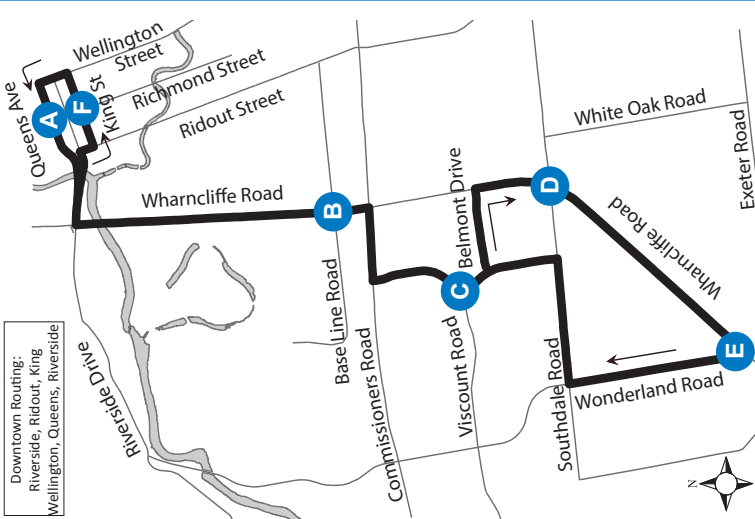

DOWNTOWN - WHARNCLIFFE AT WONDERLAND

Map Legend

A	Timepoint	→	Route Direction
----------	-----------	---	-----------------

Effective: June 23, 2024

519-451-1347
www.londontransit.ca

ROUTE 12 - MONDAY TO FRIDAY

LEGEND

*	Bus into Garage	+	Route Change
0:00	Bus goes into service at Commissioners and Wharnciffe 3 minutes earlier		

use realtime.londontransit.ca for up-to-date arrivals