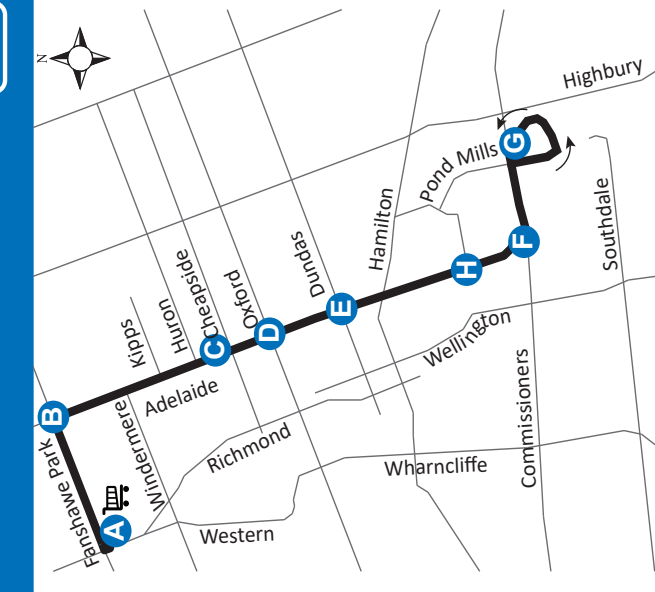

16 MASONVILLE PLACE - POND MILLS

Effective: November 26, 2023

519-451-1347
www.londontransit.ca

16 MASONVILLE PLACE - POND MILLS

Effective: November 26, 2023

519-451-1347
www.londontransit.ca

use realtime.londontransit.ca for up-to-date arrivals

LEGEND	
*	Into Garage
+	Route Change
0:00	Bus goes into service at Pond Mills and Oldham 4min earlier

ROUTE 16 - SATURDAY

Table with 14 columns for bus stops and 24 rows of departure times for Route 16 on Saturday. Includes columns for Southbound and Northbound directions with corresponding station names and arrival times.

ROUTE 16 - SUNDAY / HOLIDAY

Table with 14 columns for bus stops and 24 rows of departure times for Route 16 on Sunday/Holiday. Includes columns for Southbound and Northbound directions with corresponding station names and arrival times.

LEGEND

Legend table with 2 columns: symbols and their meanings. Includes: * Into Garage, + Route Change, and 0:00 Bus goes into service at Pond Mills and Oldham 4min earlier.